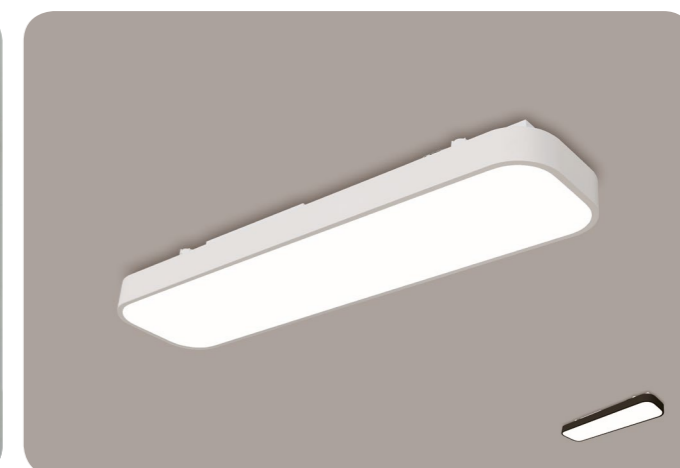

DY67-04
Name Bath Room lights
Watt LED 15W
Kelvin 6500K / 4000K
Size 500×165×70