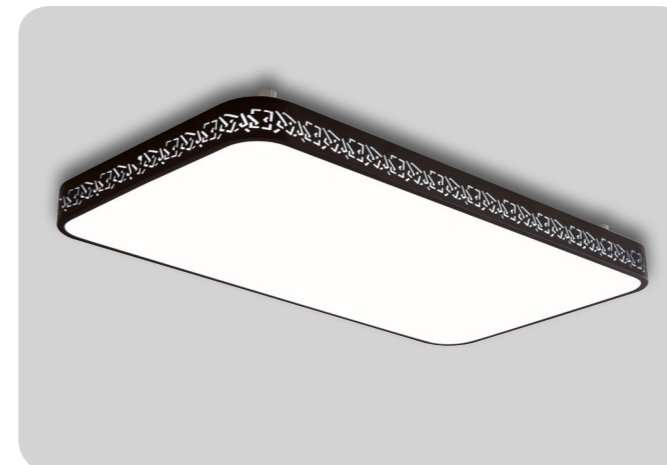

DY111-03

Name Living Room 2 lights
Watt LED 60W
Kelvin 6500K / 4000K
Size 650×350×70

DY111-04

Name Room lights
Watt LED 60W
Kelvin 6500K / 4000K
Size 500×500×70