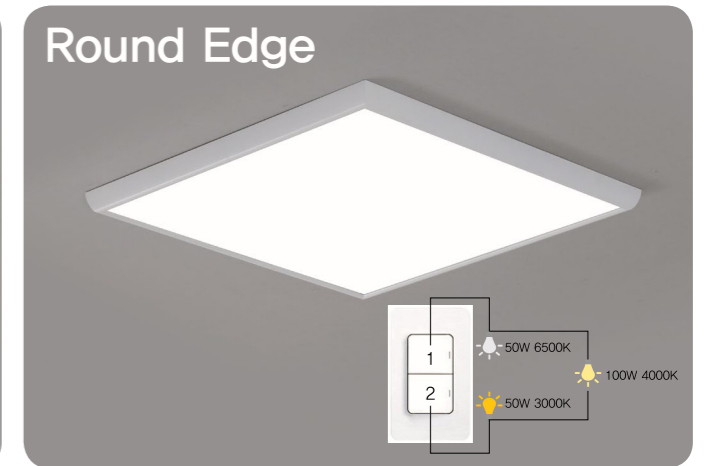

DY
Name Room lights
Watt LED 50W / 100W
Kelvin 6500K / 4000K
Size 530×530×35(50W) / 630×630×35(100W)