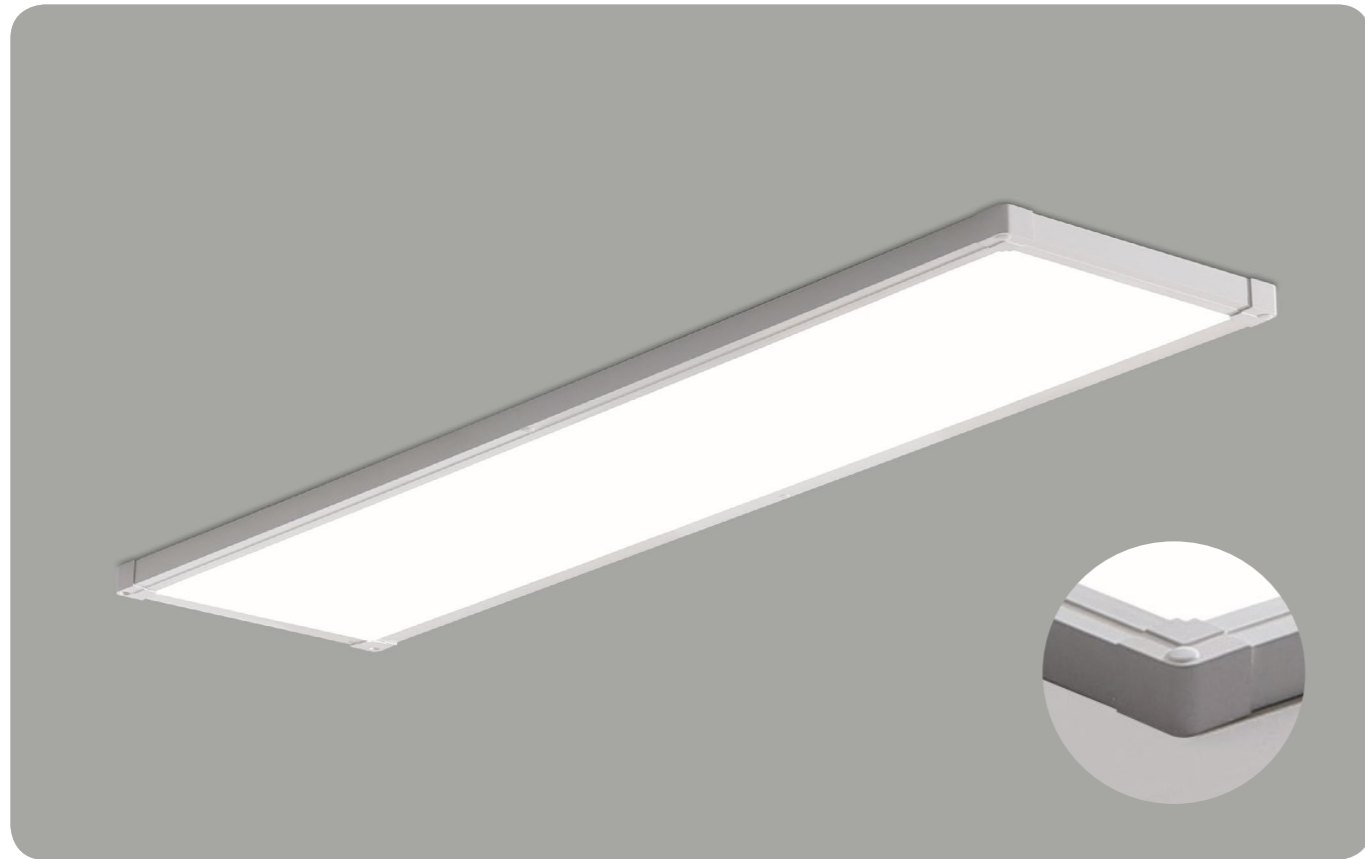

Commercial Luminaires Slim edge

► Standard

1285 x 320 KS&High Efficiency

► Place of application

Office, Public office, Classroom, etc.

CLASS.	KS 50W (Watt.)	KS H.E 50W (Watt.)	KS H.E 40W (Watt.)
Model	DY-PFS-1285320HR	DY-PFH-1285320W50	DY-PFH-1285320W40
Lumen (lm/W)	90lm/W	110lm/W	110lm/W
Rated Lumen (lm)	4500lm	5500lm	4400lm
Color Temp. (K)	6500K / 4000K	5700K	5700K
CRI (Ra)	Over 80		
Temp. for use (°C)	-20°C ~ +40°C		
Rating Voltage(V)	AC220 / 60Hz		
Power Factor (PF)	Over 0.9