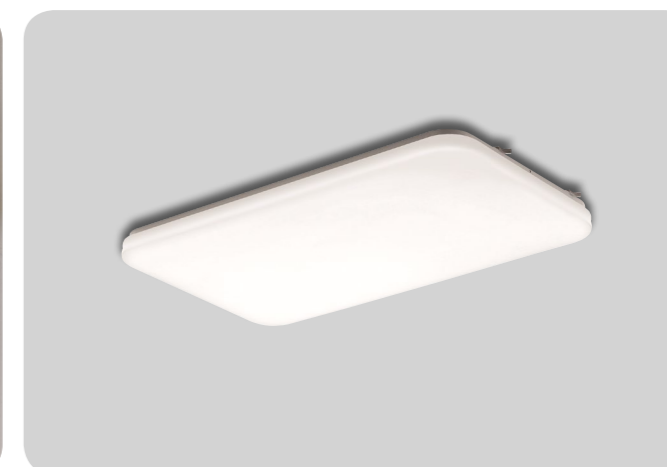

DY69-04
Name Room lights
Watt LED 30W
Kelvin 6500K / 4000K
Size 500×250×70