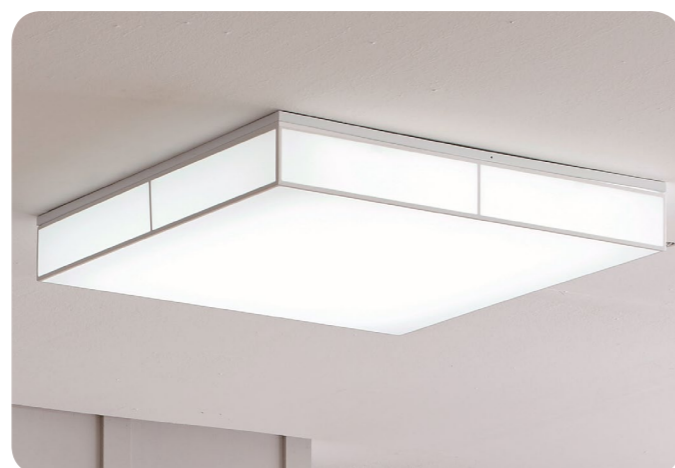

DY24-02

Name Living Room 4 lights
Watt LED 120W
Kelvin 6500K / 4000K
Size 640×640×85