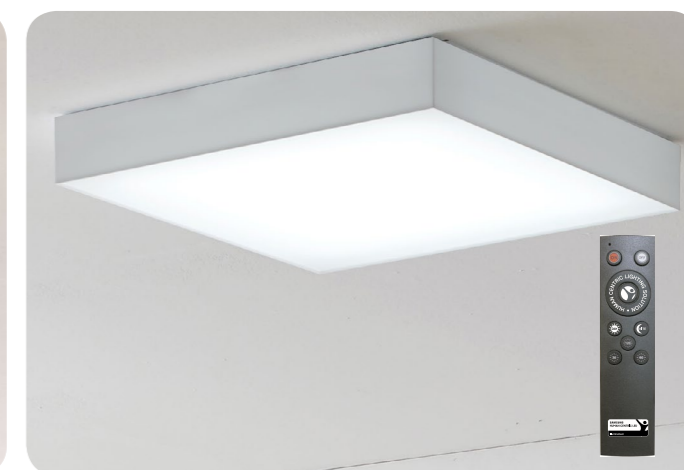

Using the latest melatonin LED chip developed by Samsung
U.S. Patent Application and Korea / China / Europe / Patent Application

DN Remote Control Lantern Launched!

It helps improve concentration and sleep well in one product

LED lights to control melatonin to improve concentration and sleep well

The melatonin-controlled LED package is a product that controls the light of a teal wavelength that affects melatonin secretion, and the melatonin LED lighting product helps modern people, who have a high proportion of indoor life, freely design lighting environments according to their needs and purposes. Melatonin is a substance involved in the sleep cycle, and the human body activates the body by minimizing melatonin secretion during the day when there is a lot of sunlight, and helps you sleep well by secreting enough melatonin at night when there is little light.