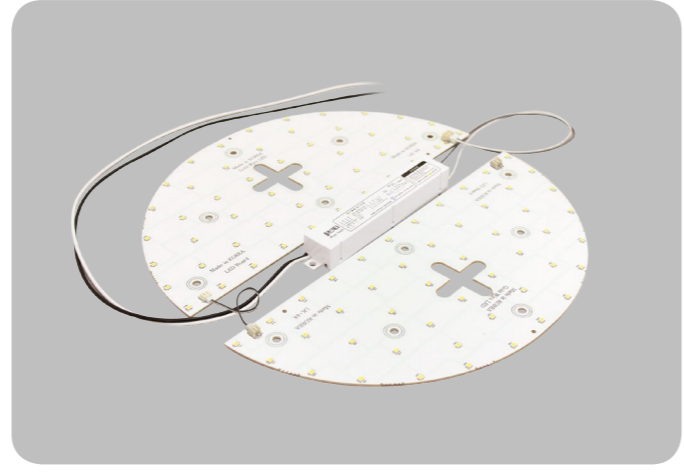

DY89-02
Name LED Reform Module
Watt LED 50W
Kelvin 6500K / 4000K / 3000K
Size 300x142 (x2)