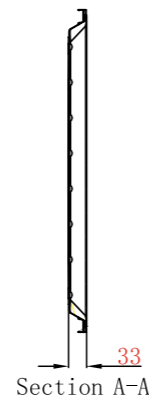

► Place of application

Office, Public office, Classroom, etc.

CLASS.	KS 50W (Watt.)	KS H.E 50W (Watt.)
Model	DY-PFS-600600HR	DY-PFH-600600W50
Lumen (lm/W)	90lm/W	110lm/W
Rated Lumen (lm)	4500lm	5500lm
Color Temp. (K)	6500K / 4000K	5700K
CRI (Ra)	Over 80	
Temp. for use (°C)	-20°C ~ +40°C	
Rating Voltage(V)	AC220 / 60Hz	
Power Factor (PF)	Over 0.9	

Commercial Luminaires T-Bar,Dampa

► Standard

1200 x 300 KS

► Place of application

Office, Public office, Classroom, etc.

CLASS.	KS 50W (Watt.)
Model	DY-PRS-1200300HR
Lumen (lm/W)	90lm/W
Rated Lumen (lm)	4500lm
Color Temp. (K)	6500K
CRI (Ra)	Over 80
Temp. for use (°C)	-20°C ~ +40°C
Rating Voltage(V)	AC220 / 60Hz
Power Factor (PF)	Over 0.9