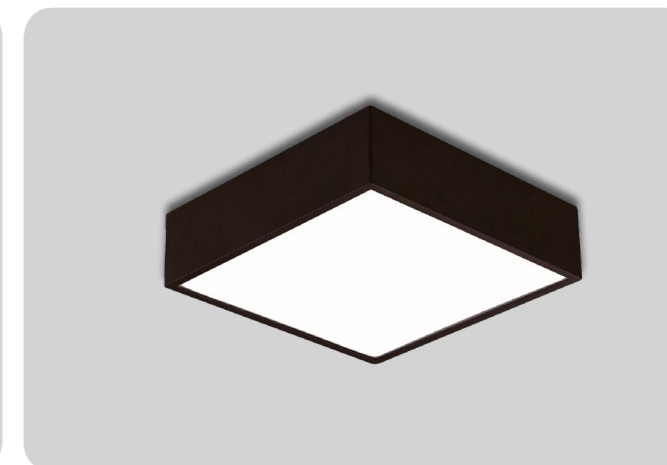

# Home Luminaires Ceiling

**DY87-04**

Name Astel black (Big size)  
Watt LED 25W  
Kelvin 6500K / 4000K  
Size 320×320×85

**DY87-05**

Name Astel black (Small size)  
Watt LED 15W  
Kelvin 6500K / 4000K  
Size 240×240×60