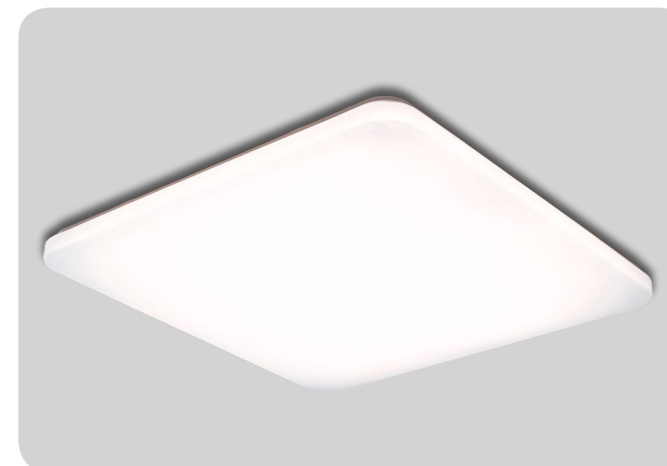

DY113-03
Name Bath Room lights
Watt LED 15W
Kelvin 6500K / 4000K
Size 500 × 165 × 70

DY69-01
Name Living Room 4 lights
Watt LED 120W
Kelvin 6500K / 4000K
Size 640×640×70