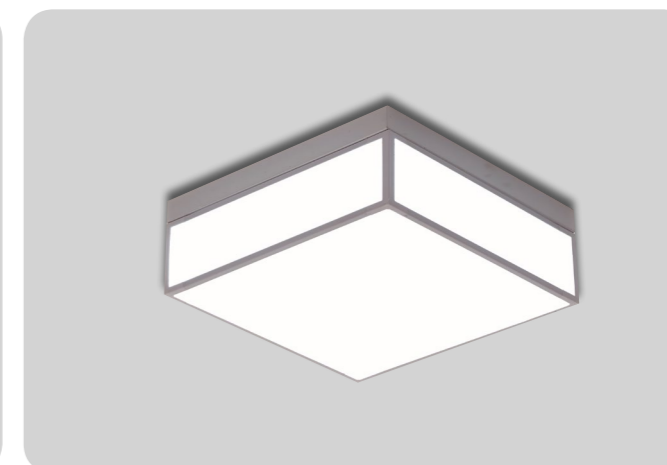

DY87-08

Name Artsol (Small size)
Watt LED 15W
Kelvin 6500K / 4000K
Size 250×250×85