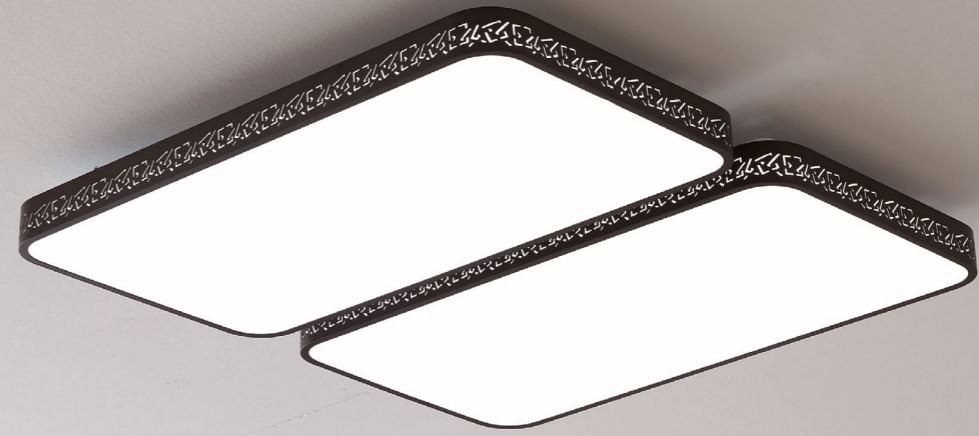

DY111-01

Name Living Room 4 lights
Watt LED 120W
Kelvin 6500K / 4000K
Size 730×650×60

DY111-02

Name Living Room 4 lights
Watt LED 120W
Kelvin 6500K / 4000K
Size 650×625×80