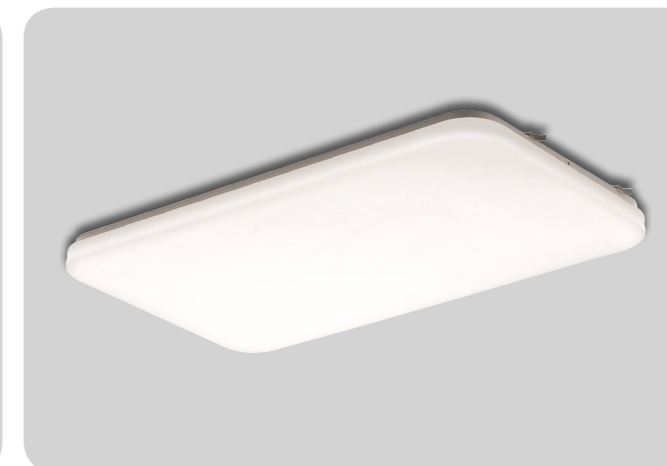

DY113-02
Name Bath Room lights
Watt LED 30W
Kelvin 6500K / 4000K
Size 650 × 165 × 70

DY69-02
Name Living Room 2 lights
Watt LED 60W
Kelvin 6500K / 4000K
Size 660×300×70