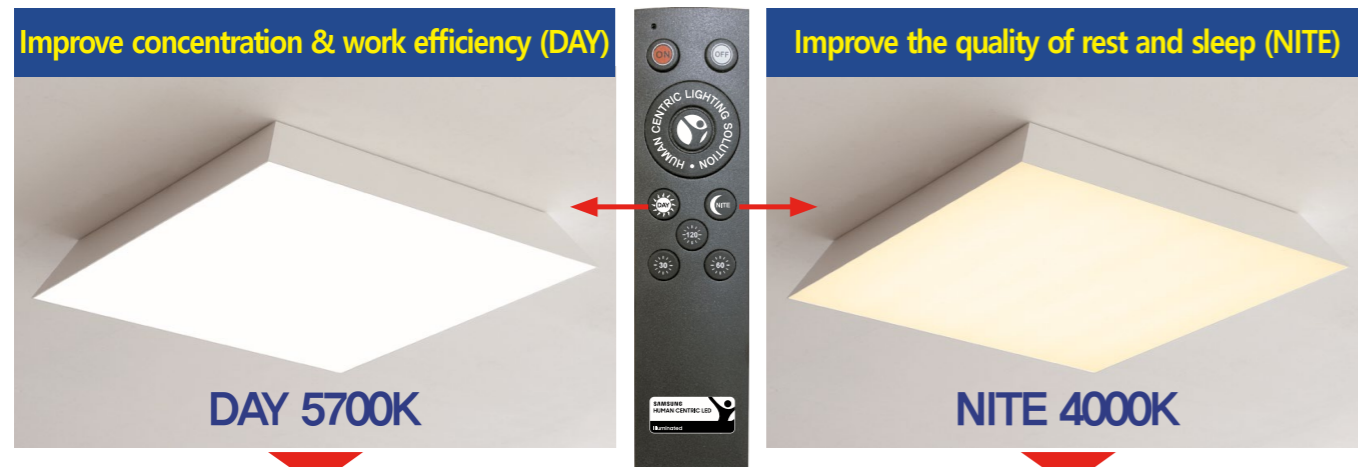

Using the latest melatonin LED chip developed by Samsung
U.S. Patent Application and Korea / China / Europe / Patent Application

DN Remote Control Lantern Launched!

It helps improve concentration and sleep well in one product

LED lights to control melatonin to improve concentration and sleep well

The melatonin-controlled LED package is a product that controls the light of a teal wavelength that affects melatonin secretion, and the melatonin LED lighting product helps modern people, who have a high proportion of indoor life, freely design lighting environments according to their needs and purposes. Melatonin is a substance involved in the sleep cycle, and the human body activates the body by minimizing melatonin secretion during the day when there is a lot of sunlight, and helps you sleep well by secreting enough melatonin at night when there is little light.