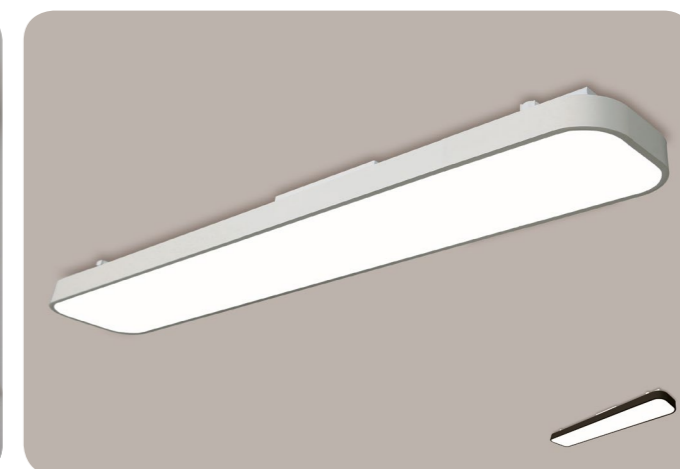

DY67-02
Name Kitchen lights
Watt LED 30W
Kelvin 6500K / 4000K
Size 950×165×70