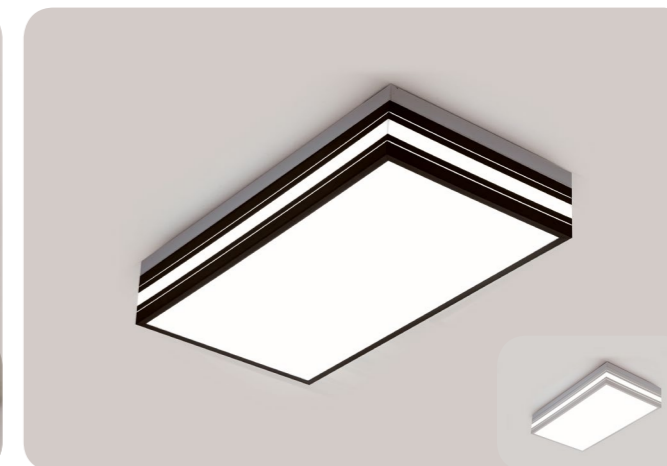

# Home Luminaires Linea Black

**DY38-02**  
 Name Room lights  
 Watt LED 60W  
 Kelvin 6500K / 4000K  
 Size 500×500×85

**DY38-03**  
 Name Room lights  
 Watt LED 30W  
 Kelvin 6500K / 4000K  
 Size 490×250×90