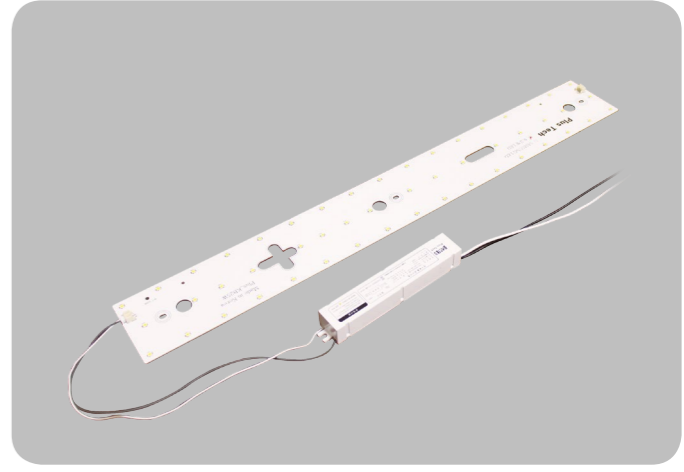

DY89-06
Name LED Reform Module
Watt LED 25W
Kelvin 6500K / 4000K / 3000K
Size 540x70