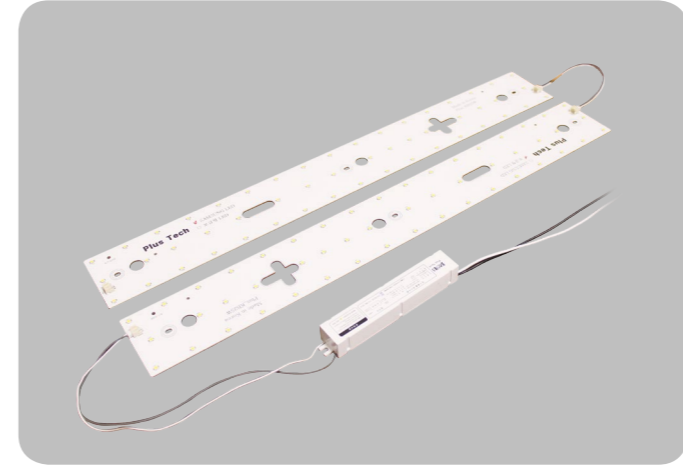

DY89-05
Name LED Reform Module
Watt LED 50W
Kelvin 6500K / 4000K / 3000K
Size 540x70 (x2)