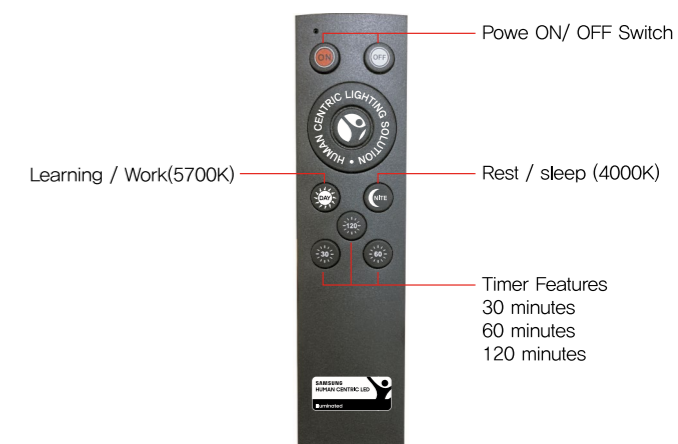

DY07-02
Name Room lights Remote control (Astel)
Watt LED 60W
Kelvin 5700K / 4000K
Size 500×500×85