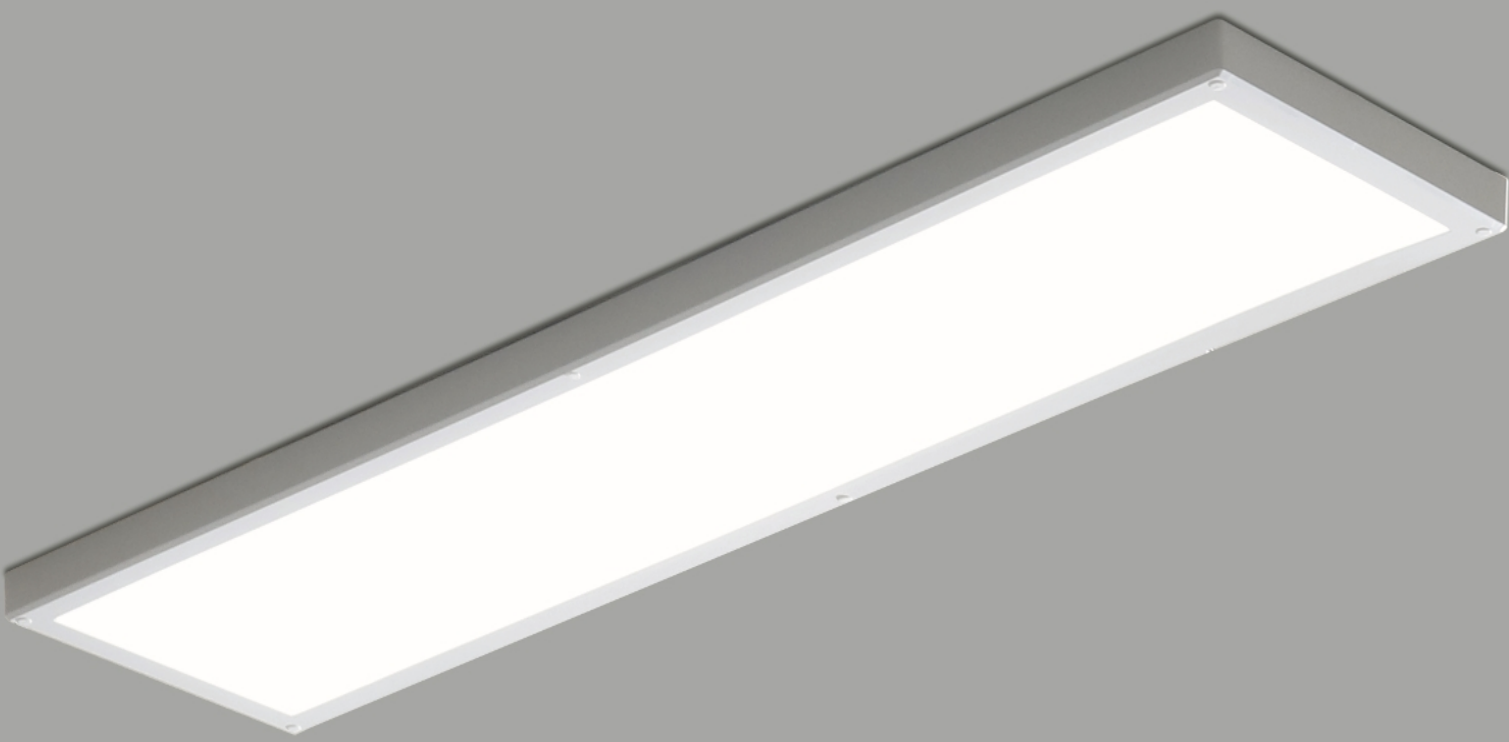

Home Luminaires Edge

Made in Korea

DY84-03
Name KC SLIM EDGE
Watt LED 40W
Kelvin 5700K
Size 500×500×30

DY84-03-1
Name KC SLIM EDGE (REMOTE CONTROL)
Watt LED 40W
Kelvin 5700K
Size 500×500×30

DY85-01
Name KC SLIM EDGE
Watt LED 35W
Kelvin 5700K
Size 1280×180×30