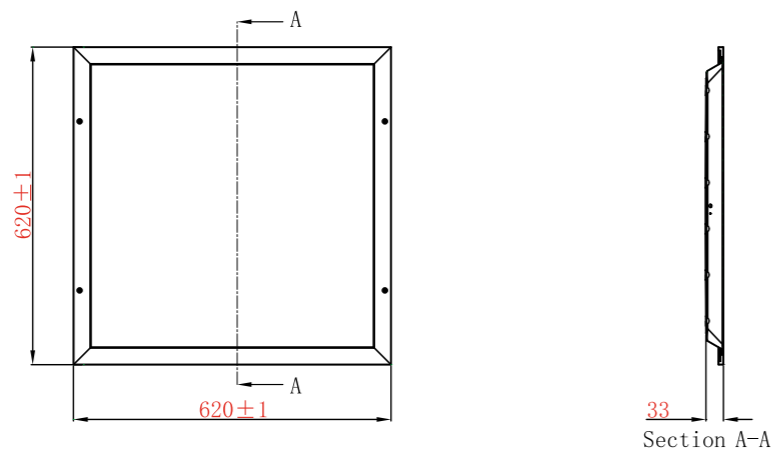

► Place of application

Office, Public office, Classroom, etc.

PART No.	DY-620x620(PRS)	DY-620x620(PRH5)
Model	DY-PRS-620620HR	DY-PRH-620620W50
Lumen (lm/W)	90lm/W	110lm/W
Rated Lumen (lm)	4500lm	5500lm
Color Temp. (K)	6500K / 4000K	5700K
CRI (Ra)	Over 80	
Temp. for use (°C)	-20°C ~ +40°C	
Rating Voltage(V)	AC220 / 60Hz	
Power Factor (PF)	Over 0.9	

[Option]
Springs type

Commercial Luminaires M-Bar

► Standard

620 x 320 KS

► Place of application

Office, Public office, Classroom, etc.

PART No.	DY-620x320(PRH)
Model	DY-PRH-620320HR
Lumen (lm/W)	80lm/W
Rated Lumen (lm)	2000lm
Color Temp. (K)	6500K
CRI (Ra)	Over 80
Temp. for use (°C)	-20°C ~ +40°C
Rating Voltage(V)	AC220 / 60Hz
Power Factor (PF)	Over 0.9