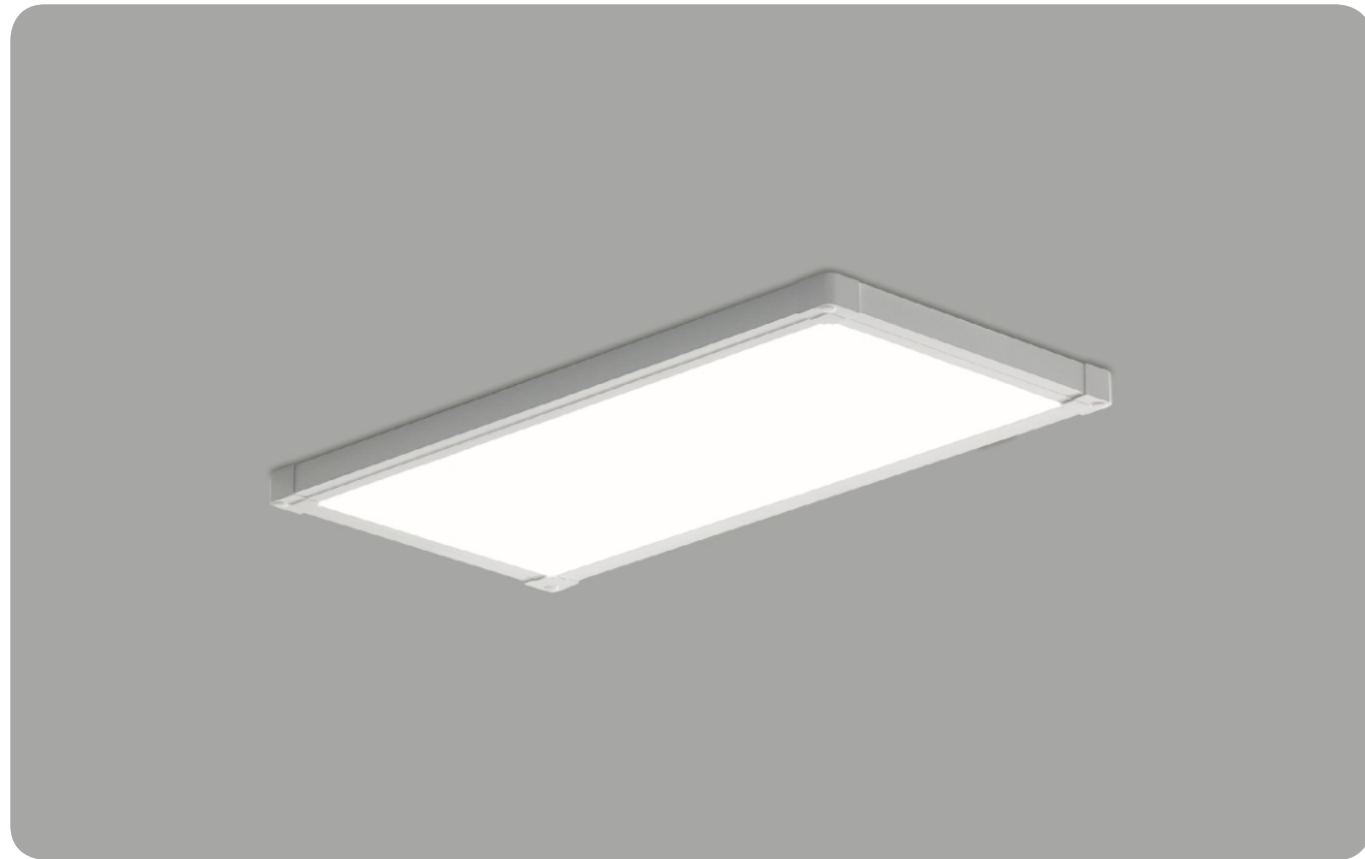

Commercial Luminaires Slim edge

► Standard

540 x 540 KS

► Place of application

Office, Public office, Classroom, etc.

PART No.	Ⓜ DY-540x540(PFS)
Model	DY-PFS-540540HR
Lumen (lm/W)	90lm/W
Rated Lumen (lm)	4500lm
Color Temp. (K)	6500K / 4000K
CRI (Ra)	Over 80
Temp. for use (°C)	-20°C ~ +40°C
Rating Voltage(V)	AC220 / 60Hz
Power Factor (PF)	Over 0.9