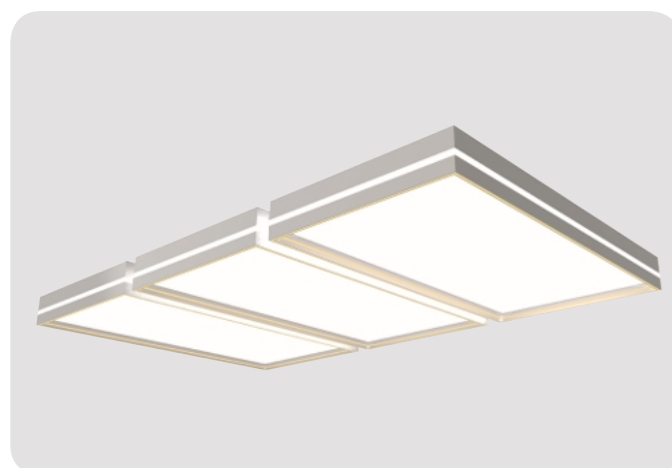

DY137-01
Name Living Room 6 lights
Watt LED 150W
Kelvin 6500K / 4000K
Size 1110×650×85