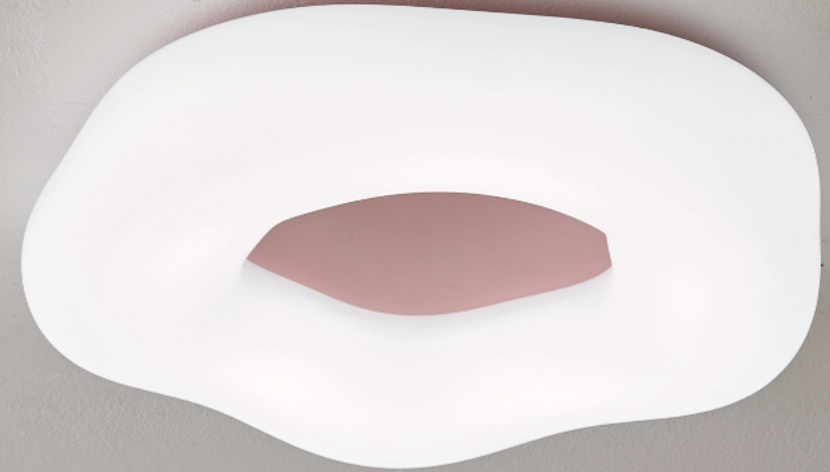

Home Luminaires Kids

DY76-02
Name Room lights
Watt LED 50W
Kelvin 6500K / 4000K
Size 550×110