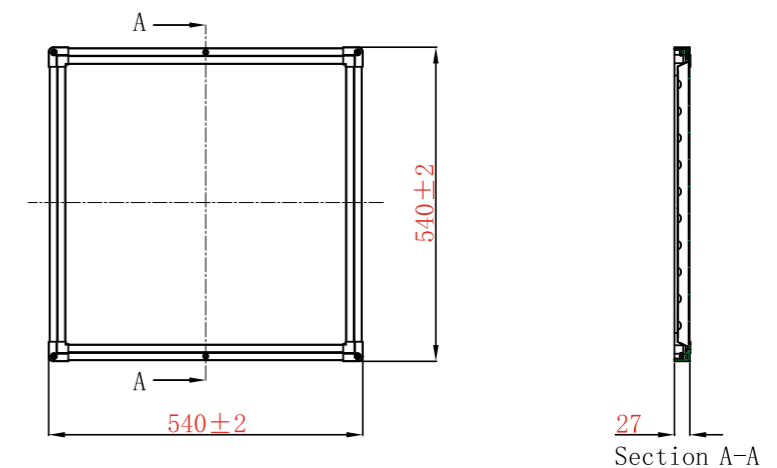

► Place of application

Office, Public office, Classroom, etc.

PART No.	Ⓜ DY-540x540(PFS)
Model	DY-PFS-540540HR
Lumen (lm/W)	90lm/W
Rated Lumen (lm)	4500lm
Color Temp. (K)	6500K / 4000K
CRI (Ra)	Over 80
Temp. for use (°C)	-20°C ~ +40°C
Rating Voltage(V)	AC220 / 60Hz
Power Factor (PF)	Over 0.9