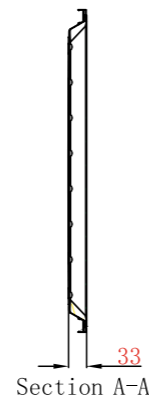

► Place of application

Office, Public office, Classroom, etc.

PART No.	Ⓚ DY-T-600x600(PFS)	Ⓚ DY-T-600x600(PFH5)
Model	DY-PFS-600600HR	DY-PFH-600600W50
Lumen (lm/W)	90lm/W	110lm/W
Rated Lumen (lm)	4500lm	5500lm
Color Temp. (K)	6500K / 4000K	5700K
CRI (Ra)	Over 80	
Temp. for use (°C)	-20°C ~ +40°C	
Rating Voltage(V)	AC220 / 60Hz	
Power Factor (PF)	Over 0.9