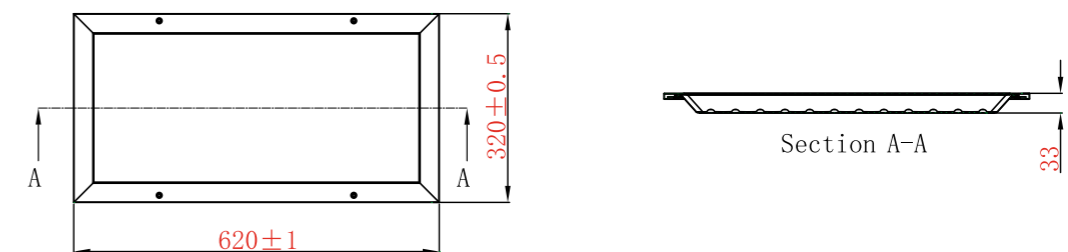

Commercial Luminaires M-Bar

► Standard

620 x 620 KS&High Efficiency

► Place of application

Office, Public office, Classroom, etc.

PART No.	DY-620x620(PRS)	DY-620x620(PRH5)
Model	DY-PRS-620620HR	DY-PRH-620620W50
Lumen (lm/W)	90lm/W	110lm/W
Rated Lumen (lm)	4500lm	5500lm
Color Temp. (K)	6500K / 4000K	5700K
CRI (Ra)	Over 80	
Temp. for use (°C)	-20°C ~ +40°C	
Rating Voltage(V)	AC220 / 60Hz	
Power Factor (PF)	Over 0.9	

Commercial Luminaires M-Bar

► Standard

620 x 320 KS

► Place of application

Office, Public office, Classroom, etc.

PART No.	DY-620x320(PRH)
Model	DY-PRH-620320HR
Lumen (lm/W)	80lm/W
Rated Lumen (lm)	2000lm
Color Temp. (K)	6500K
CRI (Ra)	Over 80
Temp. for use (°C)	-20°C ~ +40°C
Rating Voltage(V)	AC220 / 60Hz
Power Factor (PF)	Over 0.9