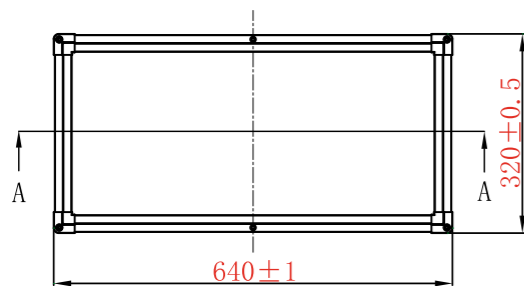

Commercial Luminaires Slim edge

► Standard

640 x 180 KS

► Place of application

Office, Public office, Classroom, etc.

PART No.	Ⓚ DY-640x180(PFS)
Model	DY-PFS-640180HR
Lumen (lm/W)	80lm/W
Rated Lumen (lm)	2000lm
Color Temp. (K)	6500K / 4000K
CRI (Ra)	Over 80
Temp. for use (°C)	-20°C ~ +40°C
Rating Voltage(V)	AC220 / 60Hz
Power Factor (PF)	Over 0.9