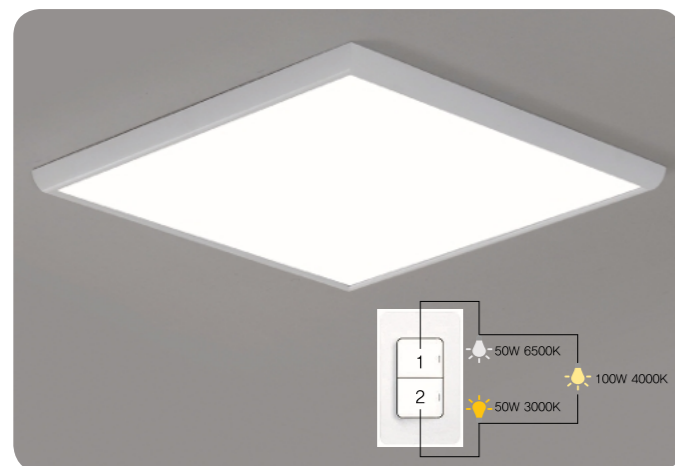

DY-R-E-100

Name Room lights
Watt LED 100W
Kelvin 6500K / 4000K / 3000K (3 Types based on switch mode)
Size 630×630×35