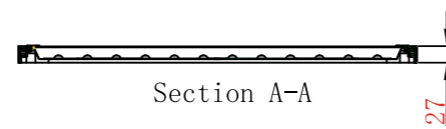

Commercial Luminaires Slim edge

► Standard

640 x 180 KS

► Place of application

Office, Public office, Classroom, etc.

PART No.	Ⓚ DY-640x180(PFS)
Model	DY-PFS-640180HR
Lumen (lm/W)	80lm/W
Rated Lumen (lm)	2000lm
Color Temp. (K)	6500K / 4000K
CRI (Ra)	Over 80
Temp. for use (°C)	-20°C ~ +40°C
Rating Voltage(V)	AC220 / 60Hz
Power Factor (PF)	Over 0.9