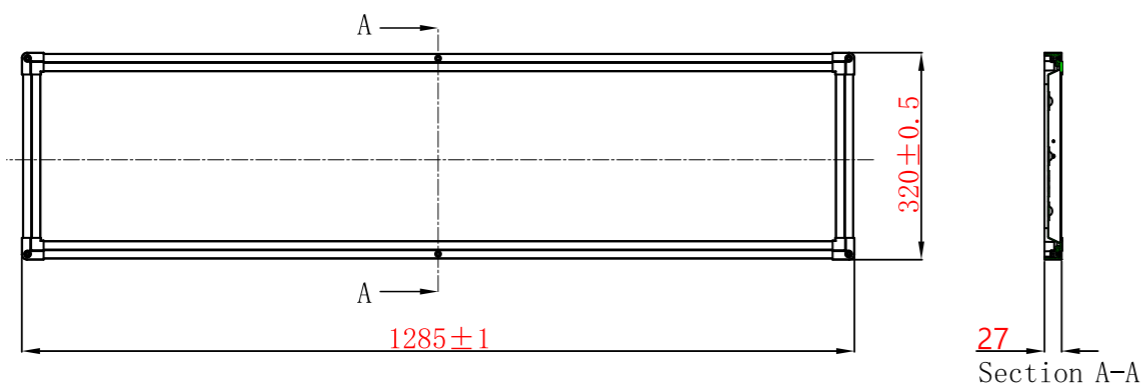

► Place of application

Office, Public office, Classroom, etc.

PART No.	Ⓚ DY-1285x320(PFS)	Ⓚ DY-1285x320(PFH5)	Ⓚ DY-1285x320(PFH4)
Model	DY-PFS-1285320HR	DY-PFH-1285320W50	DY-PFH-1285320W40
Lumen (lm/W)	90lm/W	110lm/W	110lm/W
Rated Lumen (lm)	4500lm	5500lm	4400lm
Color Temp. (K)	6500K / 4000K	5700K	5700K
CRI (Ra)	Over 80		
Temp. for use (°C)	-20°C ~ +40°C		
Rating Voltage(V)	AC220 / 60Hz		
Power Factor (PF)	Over 0.9