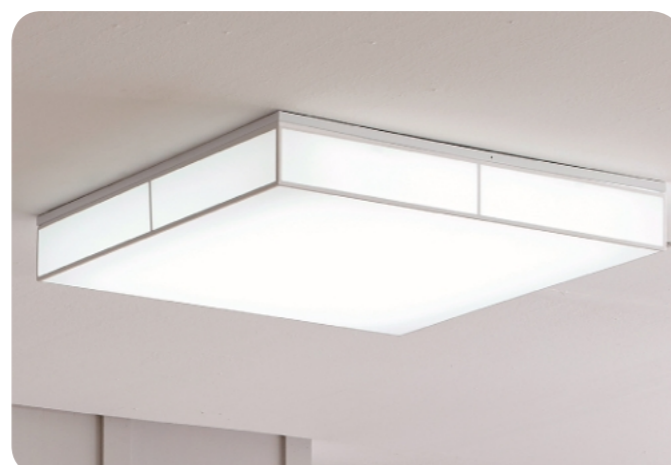

DY24-02

Name Living Room 4 lights
Watt LED 100W
Kelvin 6500K / 4000K
Size 640×640×85