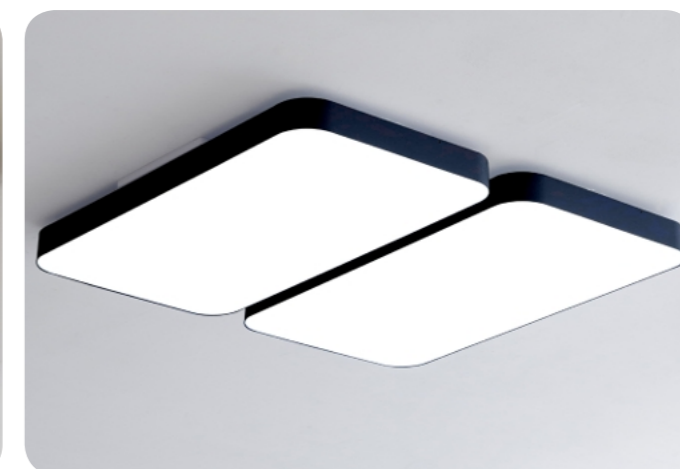

DY69-01

Name Living Room 4 lights
Watt LED 100W
Kelvin 6500K / 4000K
Size 722×655×55