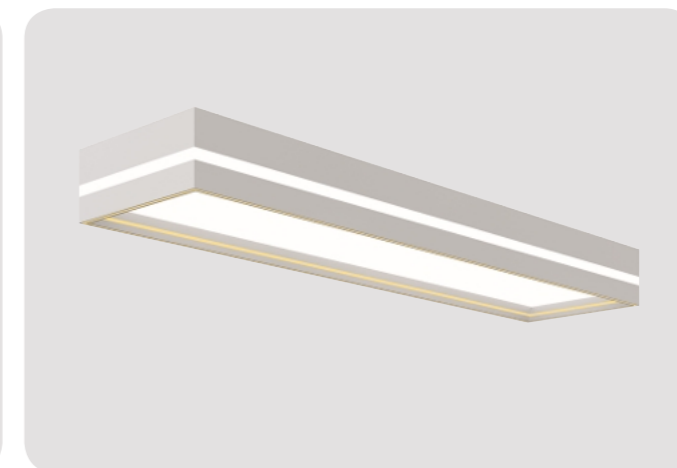

DY137-06
Name Bath Room lights
Watt LED 25W
Kelvin 6500K / 4000K
Size 650×160×85