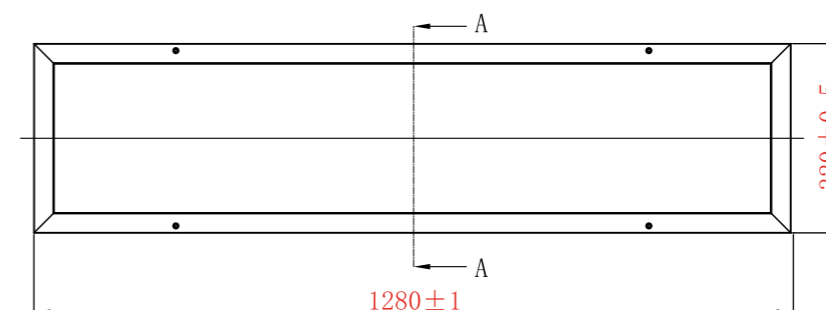

Commercial Luminaires Slim edge

► Standard

720 x 420 KS

► Place of application

Office, Public office, Classroom, etc.

PART No.	Ⓚ DY-720x420(PFS)
Model	DY-PFS-720420HR
Lumen (lm/W)	90lm/W
Rated Lumen (lm)	4500lm
Color Temp. (K)	6500K / 4000K
CRI (Ra)	Over 80
Temp. for use (°C)	-20°C ~ +40°C
Rating Voltage(V)	AC220 / 60Hz
Power Factor (PF)	Over 0.9

[Option]
Springs type

Commercial Luminaires M-Bar

► Standard

1280 x 320 KS&High Efficiency

► Place of application

Office, Public office, Classroom, etc.

PART No.	Ⓚ DY-1280x320(PRS)	Ⓚ DY-1280x320(PRH5)	Ⓚ DY-1280x320(PRH4)
Model	DY-PRS-1280320HR	DY-PRH-1280320W50	DY-PRH-1280320W40
Lumen (lm/W)	90lm/W	110lm/W	110lm/W
Rated Lumen (lm)	4500lm	5500lm	4400lm
Color Temp. (K)	6500K / 4000K	5700K	5700K
CRI (Ra)	Over 80		
Temp. for use (°C)	-20°C ~ +40°C		
Rating Voltage(V)	AC220 / 60Hz		
Power Factor (PF)	Over 0.9