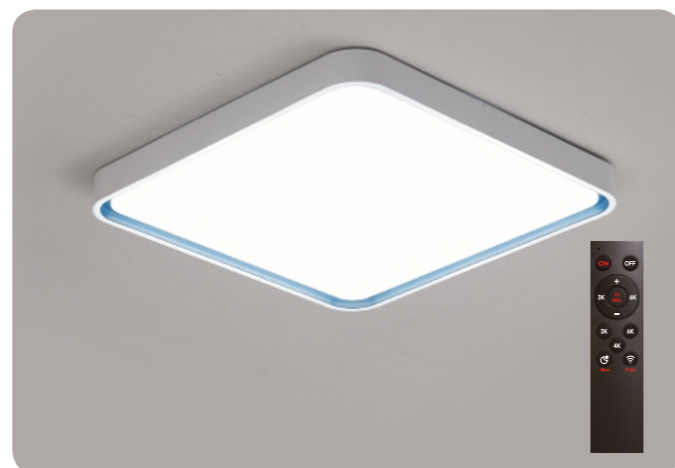

- A simple desing that is popular in Korea. (Point color can be changed.)
- Ceiling-hugging slim design
- Korean patented locking device
- It is easy to install.
- Two color temperature options available (Cool White 6500K or Newtral White 4000K)
- Daboye Co., Ltd. In-house Design
- 60% reduction in lighting electricity costs
- We also have remote control color-changing products

DY660-01-1
Name Room lights (Pastel Blue) (REMOTE CONTROL)
Watt LED 50W
Kelvin 6500K▶4000K▶3000K (According to remote control)
Size 500×500×47