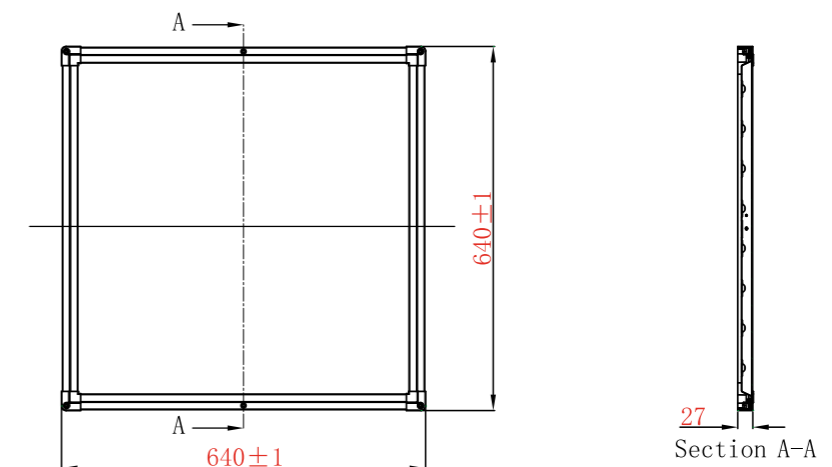

► Place of application

Office, Public office, Classroom, etc.

PART No.	Ⓚ DY-640x640(PFS)	Ⓚ DY-640x640(PFH5)	Ⓚ DY-640x640(PFH4)
Model	DY-PFS-640640HR	DY-PFH-640640W50	DY-PFH-640640W40
Lumen (lm/W)	90lm/W	110lm/W	110lm/W
Rated Lumen (lm)	4500lm	5500lm	4400lm
Color Temp. (K)	6500K / 4000K	5700K	5700K
CRI (Ra)	Over 80		
Temp. for use (°C)	-20°C ~ +40°C		
Rating Voltage(V)	AC220 / 60Hz		
Power Factor (PF)	Over 0.9