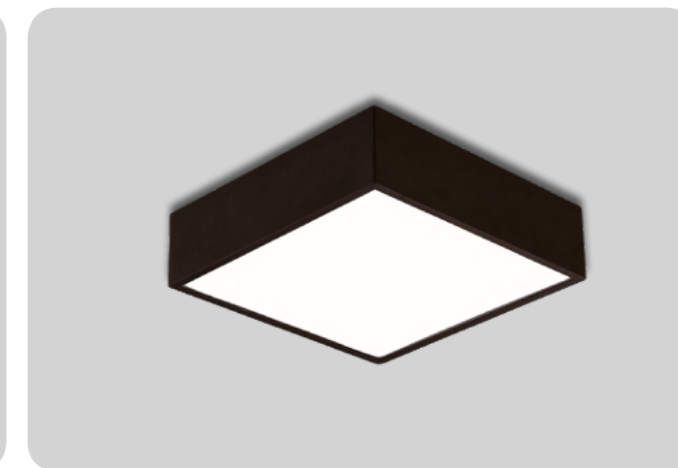

DY87-05
Name Astel black (Small size)
Watt LED 15W
Kelvin 6500K / 4000K
Size 240×240×60