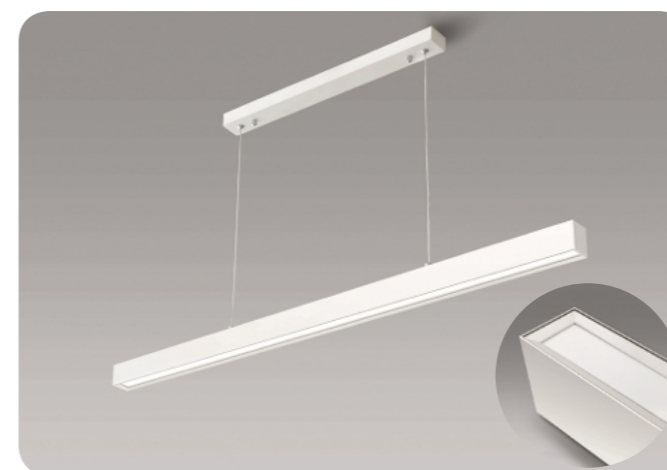

DY771-5
Name Table lights
Watt LED 25W
Kelvin 5700K
Size 900×400×60