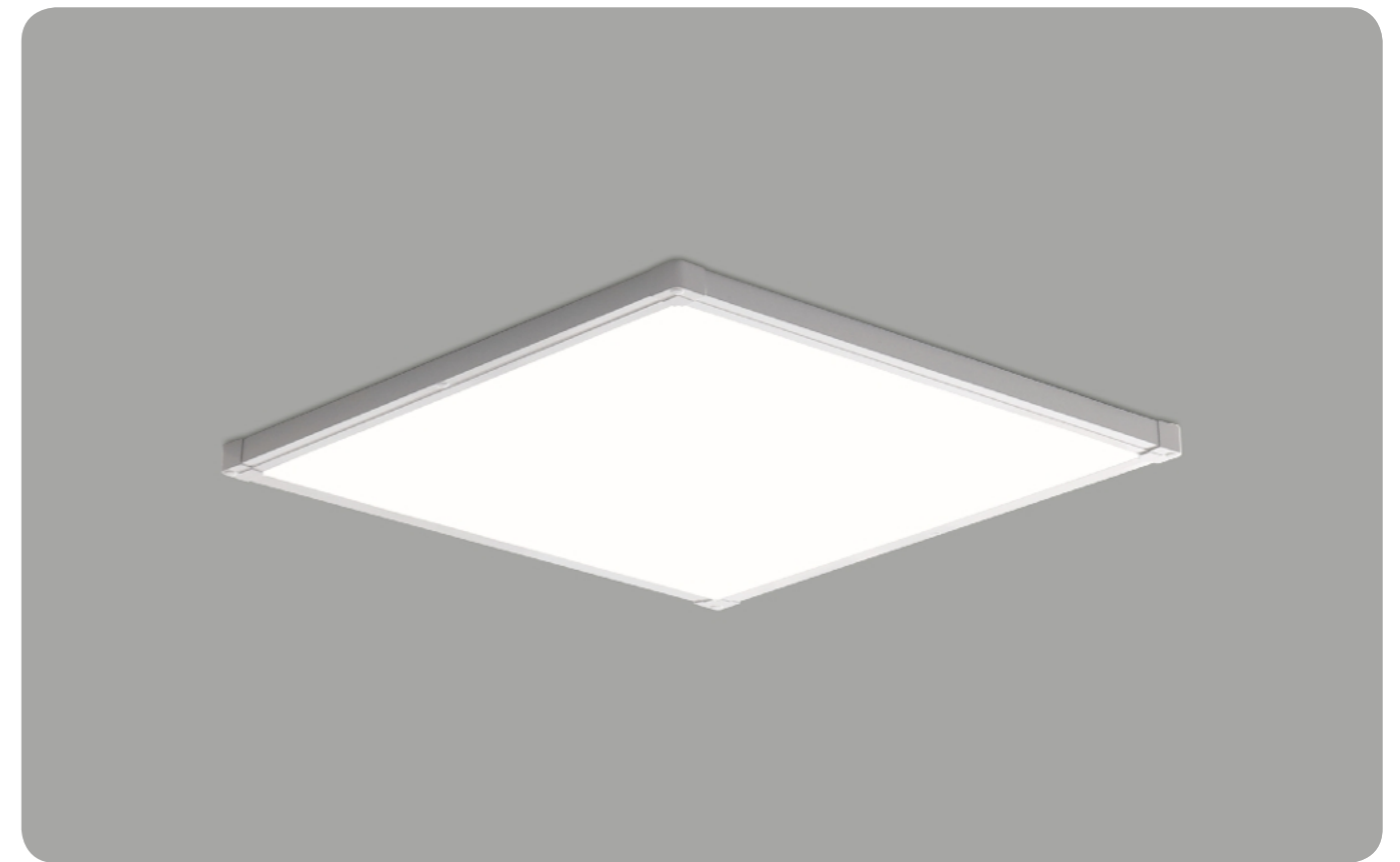

Commercial Luminaires Slim edge

► Standard

1285 x 180 KS

► Place of application

Office, Public office, Classroom, etc.

PART No.	Ⓜ DY-1285x180(PFS)
Model	DY-PFS-1285180HR
Lumen (lm/W)	90lm/W
Rated Lumen (lm)	4500lm
Color Temp. (K)	6500K / 4000K
CRI (Ra)	Over 80
Temp. for use (°C)	-20°C ~ +40°C
Rating Voltage(V)	AC220 / 60Hz
Power Factor (PF)	Over 0.9

Commercial Luminaires Slim edge

► Standard

540 x 540 KS

► Place of application

Office, Public office, Classroom, etc.

PART No.	Ⓜ DY-540x540(PFS)
Model	DY-PFS-540540HR
Lumen (lm/W)	90lm/W
Rated Lumen (lm)	4500lm
Color Temp. (K)	6500K / 4000K
CRI (Ra)	Over 80
Temp. for use (°C)	-20°C ~ +40°C
Rating Voltage(V)	AC220 / 60Hz
Power Factor (PF)	Over 0.9