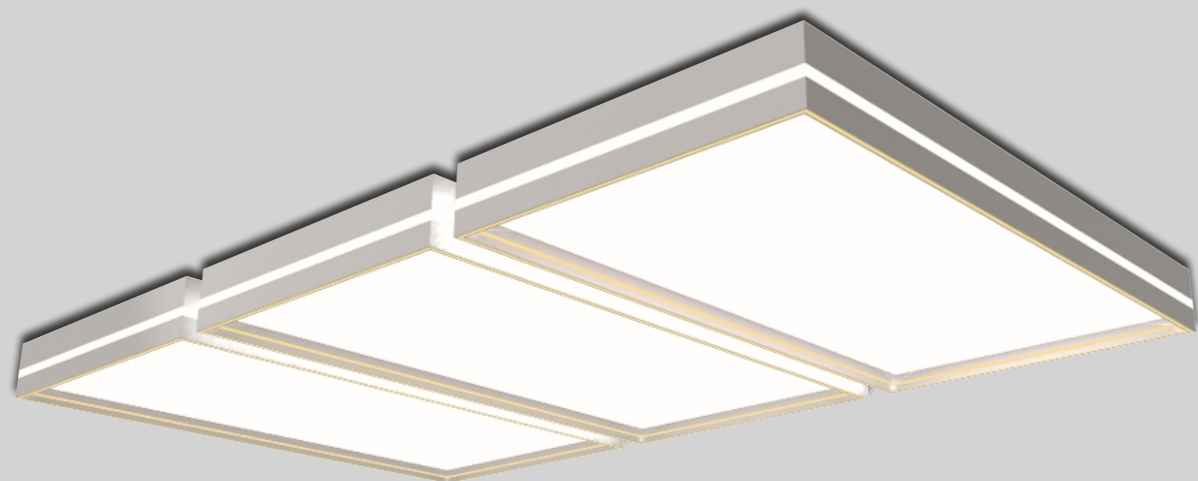

Home Luminaires Laser

- Colorful lights shines along the sides of the ceiling
- Ceiling-hugging slim design
- Lighting series tailored to the purpose of the space (Living Room, Room, Kitchen Room, Bath Room)
- Korean patented locking device
- It is easy to install.
- Two color temperature options available (Cool White 6500K or Neutral White 4000K)
- Daboye Co., Ltd. In-house Design
- 60% reduction in lighting electricity costs