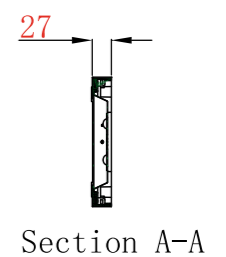

Commercial Luminaires Slim edge

► Standard

640 x 320 KS

► Place of application

Office, Public office, Classroom, etc.

PART No.	Ⓚ DY-640x320(PFS)
Model	DY-PFS-640320W25
Lumen (lm/W)	80lm/W
Rated Lumen (lm)	2000lm
Color Temp. (K)	6500K / 4000K
CRI (Ra)	Over 80
Temp. for use (°C)	-20°C ~ +40°C
Rating Voltage(V)	AC220 / 60Hz
Power Factor (PF)	Over 0.9

Commercial Luminaires Slim edge

► Standard

640 x 180 KS

► Place of application

Office, Public office, Classroom, etc.

PART No.	Ⓚ DY-640x180(PFS)
Model	DY-PFS-640180HR
Lumen (lm/W)	80lm/W
Rated Lumen (lm)	2000lm
Color Temp. (K)	6500K / 4000K
CRI (Ra)	Over 80
Temp. for use (°C)	-20°C ~ +40°C
Rating Voltage(V)	AC220 / 60Hz
Power Factor (PF)	Over 0.9