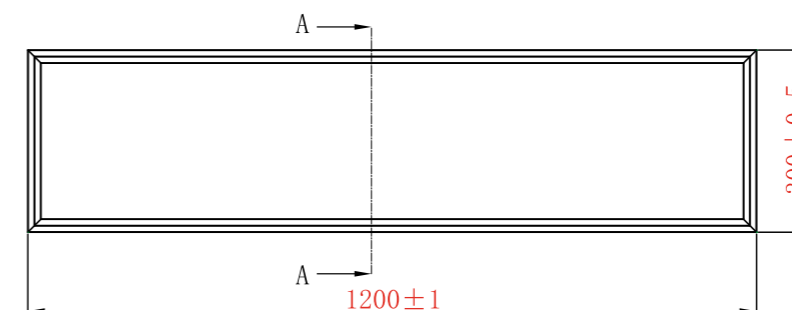

Home Luminaires Edge

Made in Korea

DY84-03
Name KC SLIM EDGE
Watt LED 40W
Kelvin 5700K
Size 500×500×30

DY84-03-1
Name KC SLIM EDGE (REMOTE CONTROL)
Watt LED 40W
Kelvin 5700K
Size 500×500×30

DY85-01
Name KC SLIM EDGE
Watt LED 35W
Kelvin 5700K
Size 1280×180×30