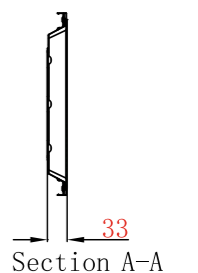

Home Luminaires Edge

Made in Korea

DY84-03
Name KC SLIM EDGE
Watt LED 40W
Kelvin 5700K
Size 500×500×30

DY84-03-1
Name KC SLIM EDGE (REMOTE CONTROL)
Watt LED 40W
Kelvin 5700K
Size 500×500×30

DY85-01
Name KC SLIM EDGE
Watt LED 35W
Kelvin 5700K
Size 1280×180×30