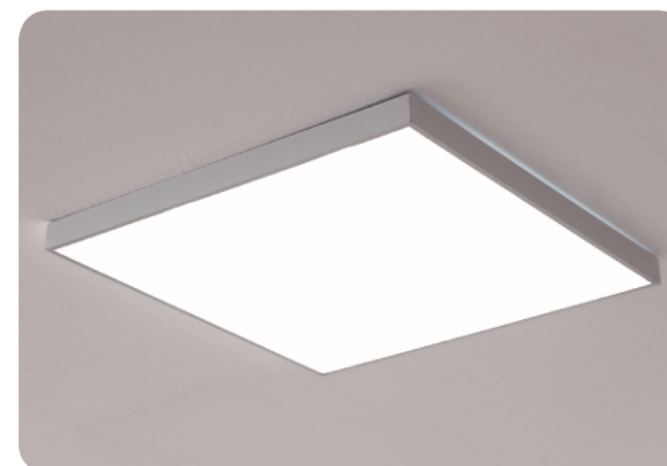

DY60-03

Name Living Room 4 lights
Watt LED 100W
Kelvin 6500K / 4000K
Size 640×640×45