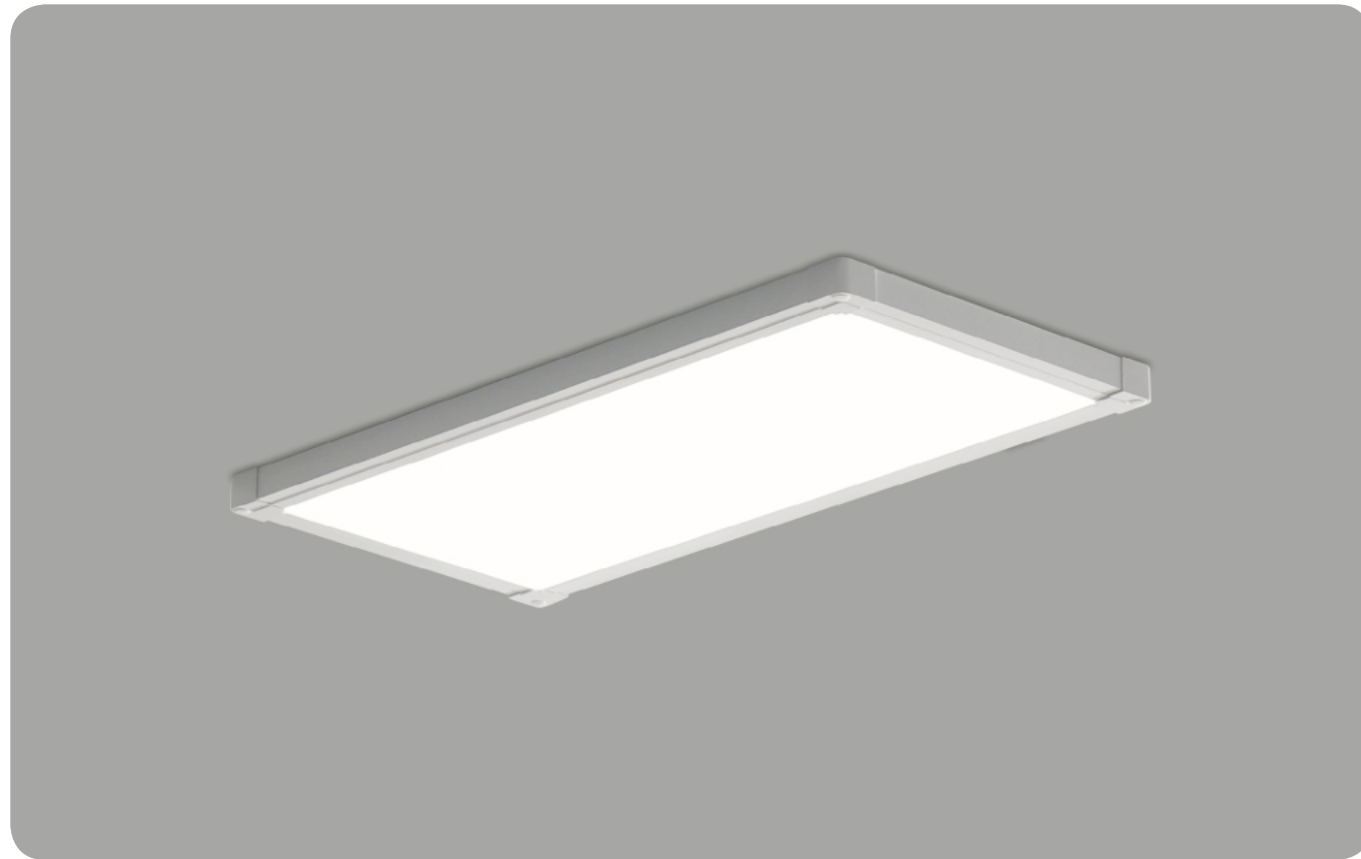

Commercial Luminaires Slim edge

► Standard

720 x 420 KS

► Place of application

Office, Public office, Classroom, etc.

PART No.	Ⓚ DY-720x420(PFS)
Model	DY-PFS-720420HR
Lumen (lm/W)	90lm/W
Rated Lumen (lm)	4500lm
Color Temp. (K)	6500K / 4000K
CRI (Ra)	Over 80
Temp. for use (°C)	-20°C ~ +40°C
Rating Voltage(V)	AC220 / 60Hz
Power Factor (PF)	Over 0.9

[Option]
Springs type

Commercial Luminaires M-Bar

► Standard

1280 x 320 KS&High Efficiency

► Place of application

Office, Public office, Classroom, etc.

PART No.	Ⓚ DY-1280x320(PRS)	Ⓚ DY-1280x320(PRH5)	Ⓚ DY-1280x320(PRH4)
Model	DY-PRS-1280320HR	DY-PRH-1280320W50	DY-PRH-1280320W40
Lumen (lm/W)	90lm/W	110lm/W	110lm/W
Rated Lumen (lm)	4500lm	5500lm	4400lm
Color Temp. (K)	6500K / 4000K	5700K	5700K
CRI (Ra)	Over 80		
Temp. for use (°C)	-20°C ~ +40°C		
Rating Voltage(V)	AC220 / 60Hz		
Power Factor (PF)	Over 0.9