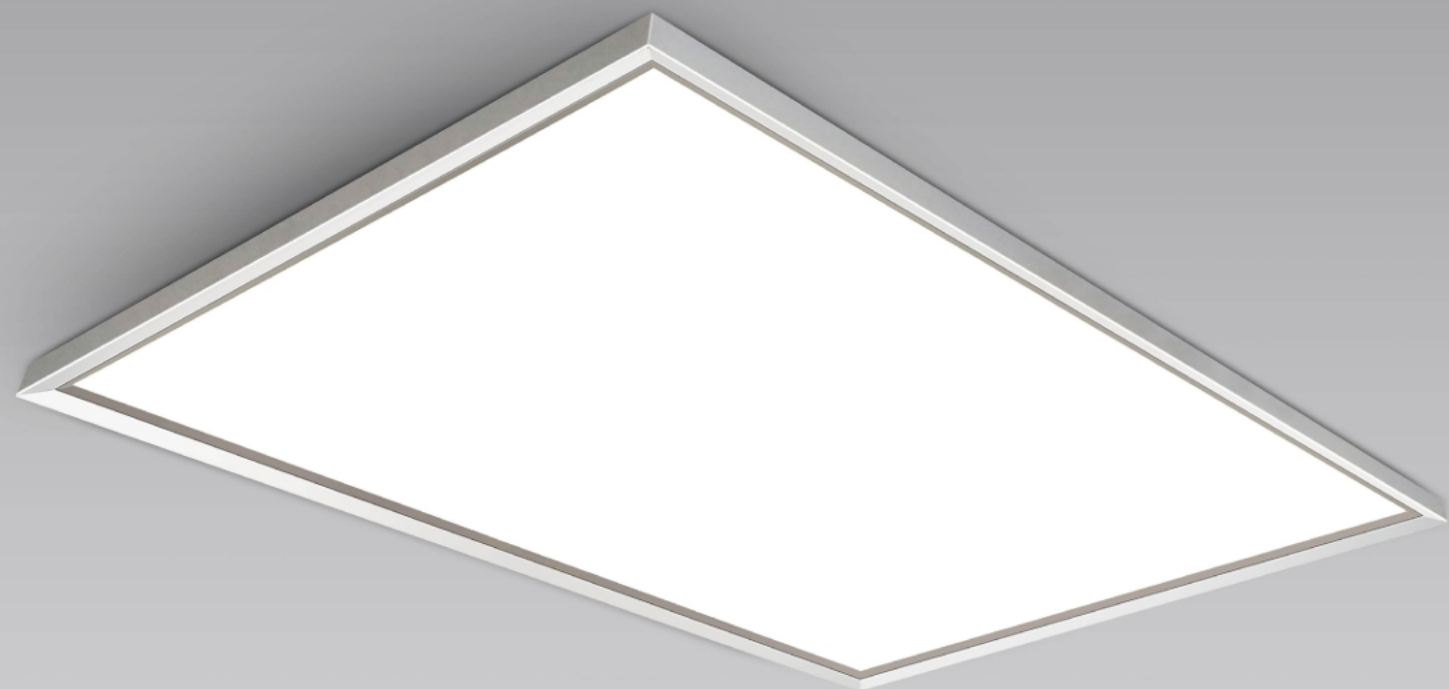

Home Luminaires KOREAN APARTMENT 2 Color

- The Korea Housing Corporation Excellence Award-winning products
- Integrated slim and recessed design
- It is easy to install and has safety hooks.
- Three color temperature options available
  (Cool White 6500K or Neutral White 4000K, Warm White 3000K for 3 Types based on switch mode)
- Daboye Co., Ltd. In-house Design
- 60% reduction in lighting electricity costs