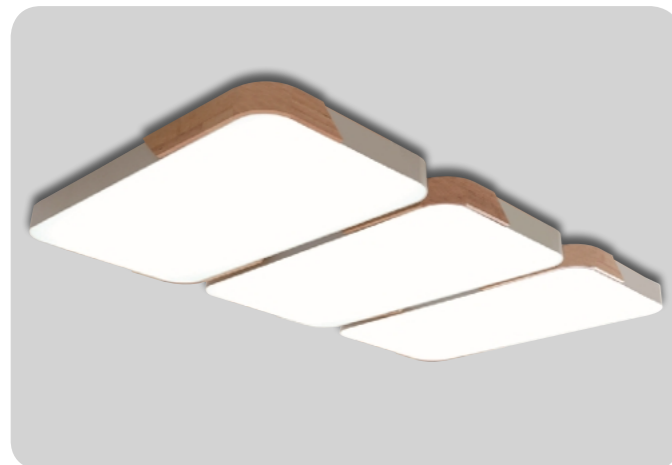

DY72-01

Name Living Room 6 lights
Watt LED 150W
Kelvin 6500K / 4000K
Size 1130×670×80