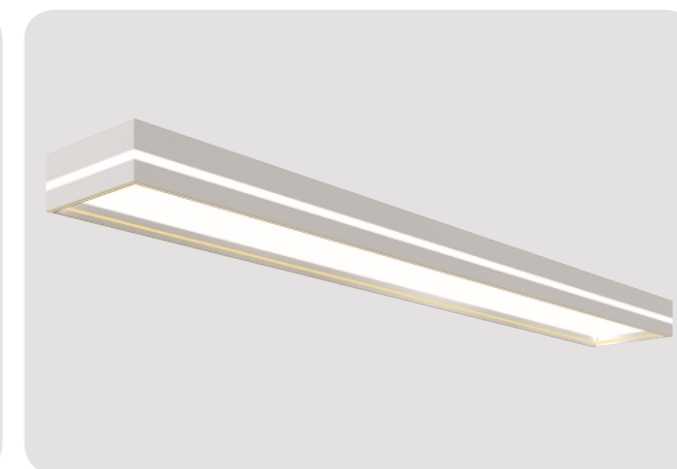

DY137-04
Name Kitchen lights
Watt LED 50W
Kelvin 6500K / 4000K
Size 1180×160×85