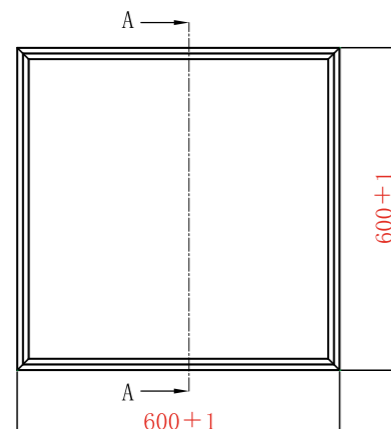

► Place of application

Office, Public office, Classroom, etc.

PART No.	Ⓚ DY-T-600x600(PFS)	Ⓚ DY-T-600x600(PFH5)
Model	DY-PFS-600600HR	DY-PFH-600600W50
Lumen (lm/W)	90lm/W	110lm/W
Rated Lumen (lm)	4500lm	5500lm
Color Temp. (K)	6500K / 4000K	5700K
CRI (Ra)	Over 80	
Temp. for use (°C)	-20°C ~ +40°C	
Rating Voltage(V)	AC220 / 60Hz	
Power Factor (PF)	Over 0.9