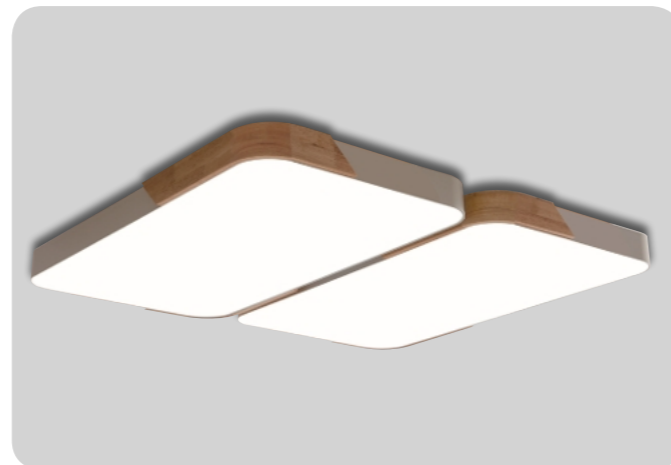

DY72-03

Name Living Room 2 lights
Watt LED 50W
Kelvin 6500K / 4000K
Size 675×375×70

DY73-01

Name Kitchen lights
Watt LED 50W
Kelvin 6500K / 4000K
Size 1208×185×70

DY72-01

Name Living Room 6 lights
Watt LED 150W
Kelvin 6500K / 4000K
Size 1130×670×80