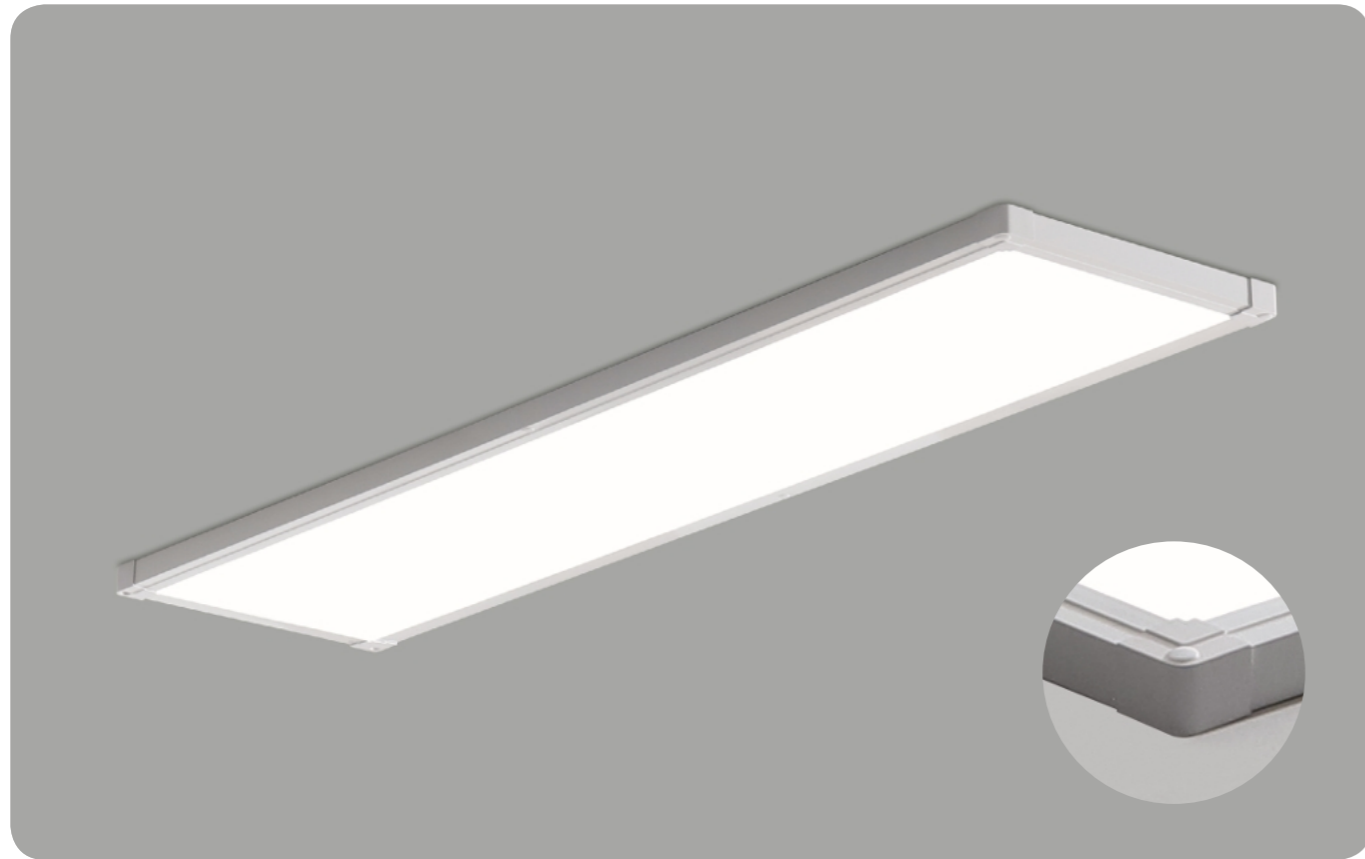

DY88-03

Name 5 Inch
Watt LED 12W
Kelvin 6500K / 4000K / 3000K
Size 146×30 (Cutting Hole 120mm)

DY88-04

Name 6 Inch
Watt LED 15W
Kelvin 6500K / 4000K / 3000K
Size 179×30 (Cutting Hole 140mm)

Commercial Luminaires Slim edge