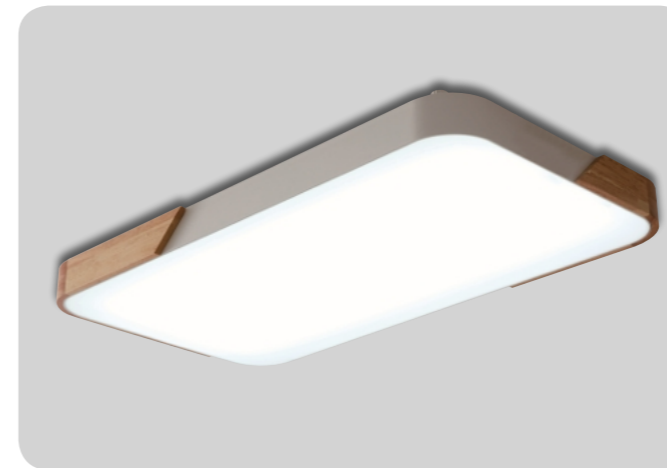

DY70-02-1

Name Room lights Remote control
Watt LED 50W
Kelvin 6500K / 4000K
Size 505×505×47

DY71-02

Name Bath Room lights
Watt LED 25W
Kelvin 6500K / 4000K
Size 655×165×47

Home Luminaires Simple Wood

- Simple and modern design including Point wood
- Lighting series tailored to the purpose of the space (living Room, Room, Kitchen Room, Bath Room)
- Easy-to-open and close cover
- It is easy to install.
- Two color temperature options available (Cool White 6500K or Newtral White 4000K)
- Daboye Co., Ltd. In-house Design
- 60% reduction in lighting electricity costs