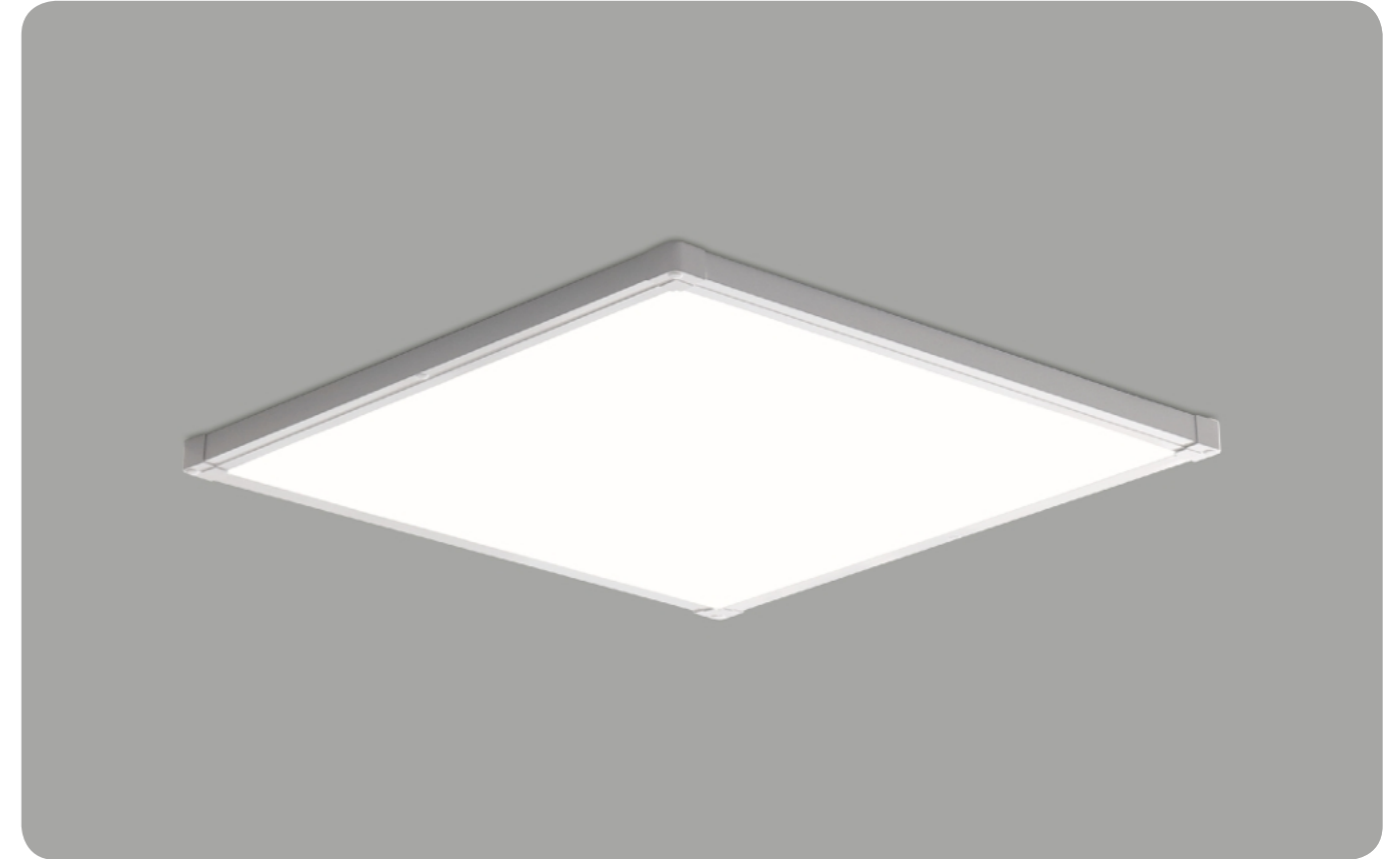

► Place of application

Office, Public office, Classroom, etc.

PART No.	Ⓚ DY-1285x320(PFS)	Ⓚ DY-1285x320(PFH5)	Ⓚ DY-1285x320(PFH4)
Model	DY-PFS-1285320HR	DY-PFH-1285320W50	DY-PFH-1285320W40
Lumen (lm/W)	90lm/W	110lm/W	110lm/W
Rated Lumen (lm)	4500lm	5500lm	4400lm
Color Temp. (K)	6500K / 4000K	5700K	5700K
CRI (Ra)	Over 80		
Temp. for use (°C)	-20°C ~ +40°C		
Rating Voltage(V)	AC220 / 60Hz		
Power Factor (PF)	Over 0.9