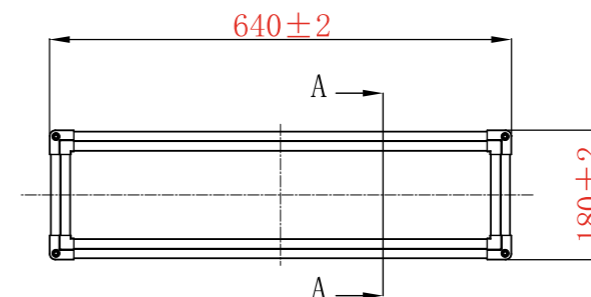

Commercial Luminaires Slim edge

► Standard

640 x 320 KS

► Place of application

Office, Public office, Classroom, etc.

PART No.	Ⓚ DY-640x320(PFS)
Model	DY-PFS-640320W25
Lumen (lm/W)	80lm/W
Rated Lumen (lm)	2000lm
Color Temp. (K)	6500K / 4000K
CRI (Ra)	Over 80
Temp. for use (°C)	-20°C ~ +40°C
Rating Voltage(V)	AC220 / 60Hz
Power Factor (PF)	Over 0.9

Commercial Luminaires Slim edge

► Standard

640 x 180 KS

► Place of application

Office, Public office, Classroom, etc.

PART No.	Ⓚ DY-640x180(PFS)
Model	DY-PFS-640180HR
Lumen (lm/W)	80lm/W
Rated Lumen (lm)	2000lm
Color Temp. (K)	6500K / 4000K
CRI (Ra)	Over 80
Temp. for use (°C)	-20°C ~ +40°C
Rating Voltage(V)	AC220 / 60Hz
Power Factor (PF)	Over 0.9