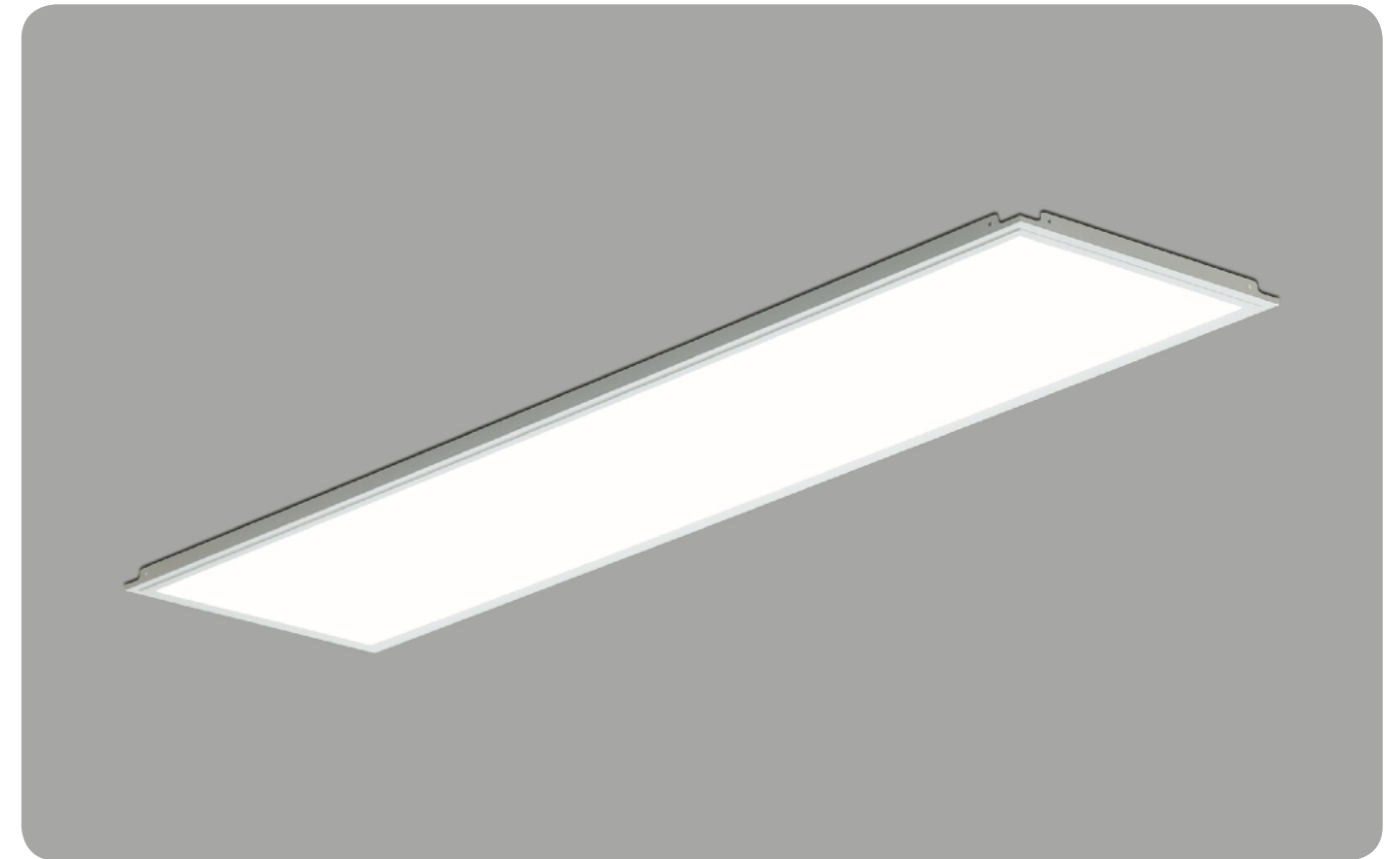

► Place of application

Office, Public office, Classroom, etc.

PART No.	Ⓚ DY-T-600x600(PFS)	Ⓚ DY-T-600x600(PFH5)
Model	DY-PFS-600600HR	DY-PFH-600600W50
Lumen (lm/W)	90lm/W	110lm/W
Rated Lumen (lm)	4500lm	5500lm
Color Temp. (K)	6500K / 4000K	5700K
CRI (Ra)	Over 80	
Temp. for use (°C)	-20°C ~ +40°C	
Rating Voltage(V)	AC220 / 60Hz	
Power Factor (PF)	Over 0.9