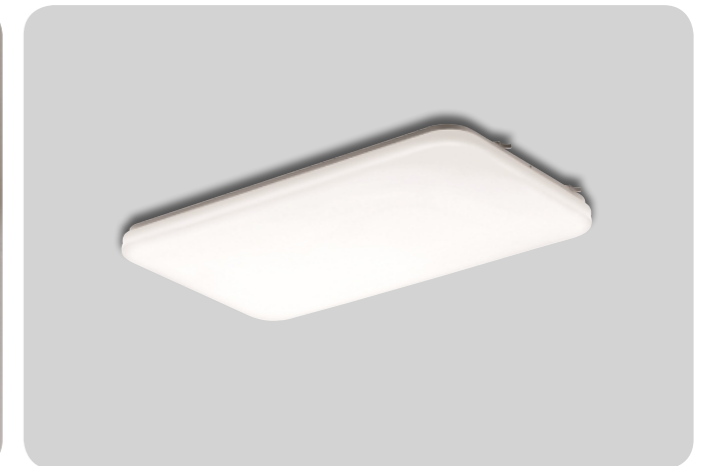

DY75-01

Name Living Room 4 lights
Watt LED 100W
Kelvin 6500K / 4000K
Size 640×640×70

DY75-02

Name Living Room 2 lights
Watt LED 50W
Kelvin 6500K / 4000K
Size 660×300×70

DY75-03

Name Room lights
Watt LED 50W
Kelvin 6500K / 4000K
Size 517×517×70