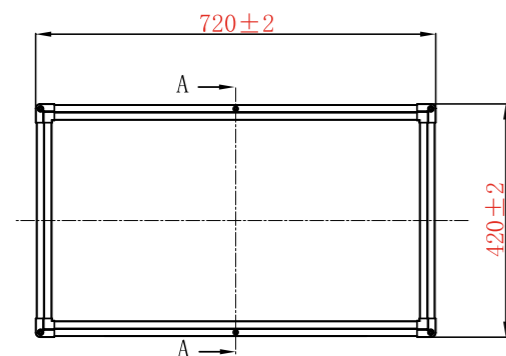

► Place of application

Office, Public office, Classroom, etc.

PART No.	Ⓚ DY-720x420(PFS)
Model	DY-PFS-720420HR
Lumen (lm/W)	90lm/W
Rated Lumen (lm)	4500lm
Color Temp. (K)	6500K / 4000K
CRI (Ra)	Over 80
Temp. for use (°C)	-20°C ~ +40°C
Rating Voltage(V)	AC220 / 60Hz
Power Factor (PF)	Over 0.9