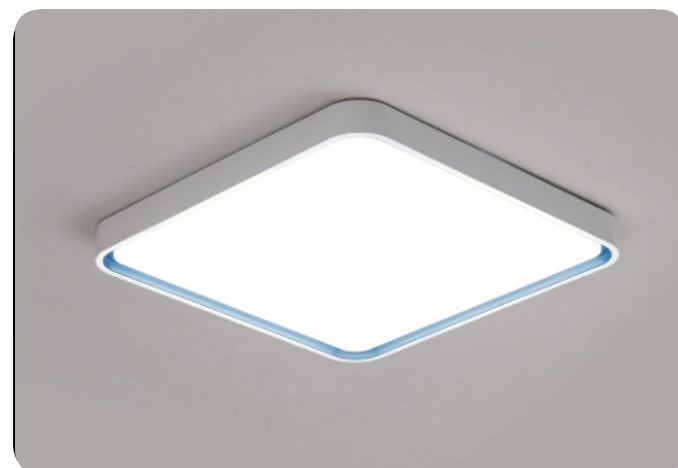

- A simple desing that is popular in Korea. (Point color can be changed.)
- Ceiling-hugging slim design
- Korean patented locking device
- It is easy to install.
- Two color temperature options available (Cool White 6500K or Newtral White 4000K)
- Daboye Co., Ltd. In-house Design
- 60% reduction in lighting electricity costs
- We also have remote control color-changing products

DY660-01
Name Room lights (Pastel Blue)
Watt LED 50W
Kelvin 6500K / 4000K
Size 500×500×47