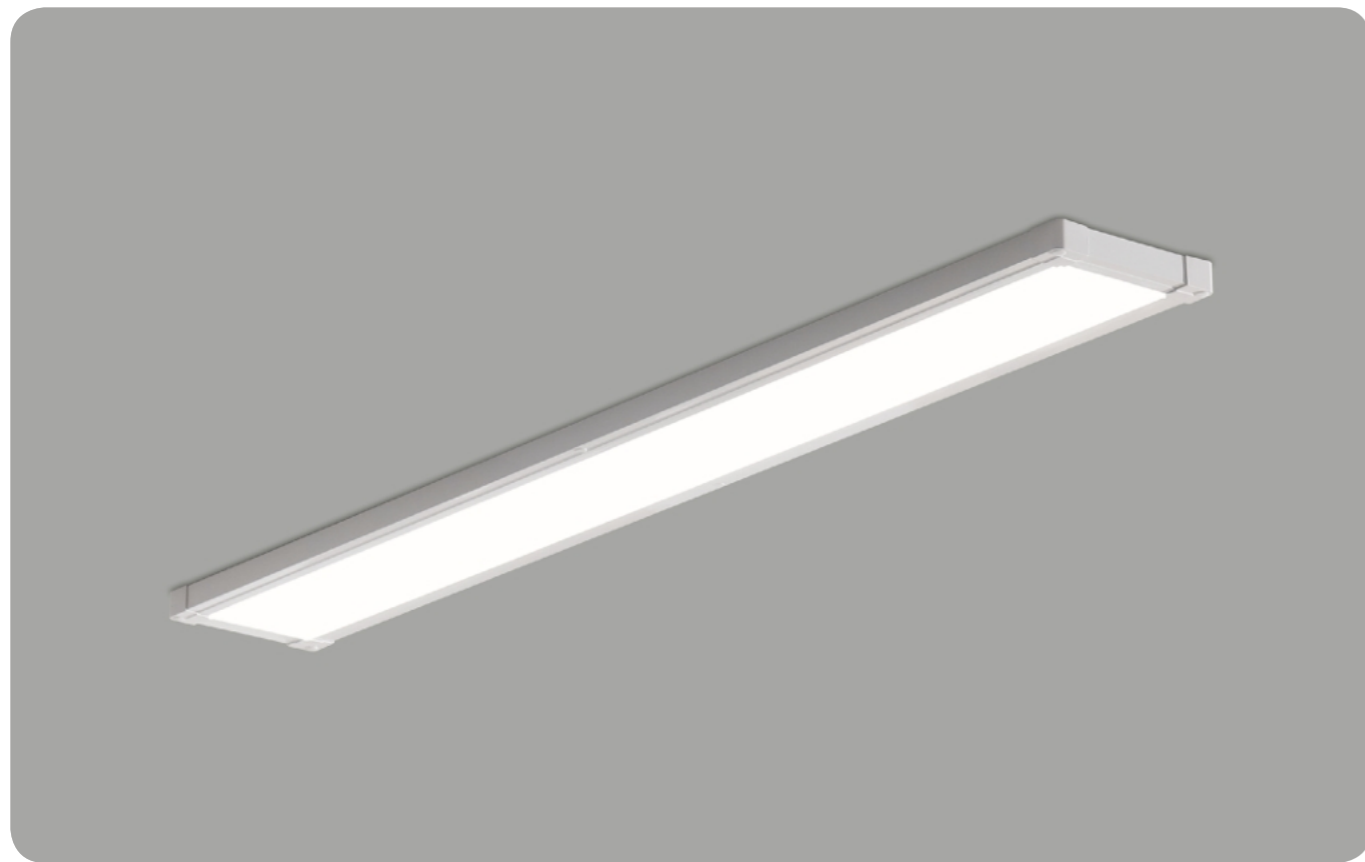

Commercial Luminaires Slim edge

► Standard

640 x 640 KS&High Efficiency

► Place of application

Office, Public office, Classroom, etc.

PART No.	Ⓚ DY-640x640(PFS)	Ⓚ DY-640x640(PFH5)	Ⓚ DY-640x640(PFH4)
Model	DY-PFS-640640HR	DY-PFH-640640W50	DY-PFH-640640W40
Lumen (lm/W)	90lm/W	110lm/W	110lm/W
Rated Lumen (lm)	4500lm	5500lm	4400lm
Color Temp. (K)	6500K / 4000K	5700K	5700K
CRI (Ra)	Over 80		
Temp. for use (°C)	-20°C ~ +40°C		
Rating Voltage(V)	AC220 / 60Hz		
Power Factor (PF)	Over 0.9		