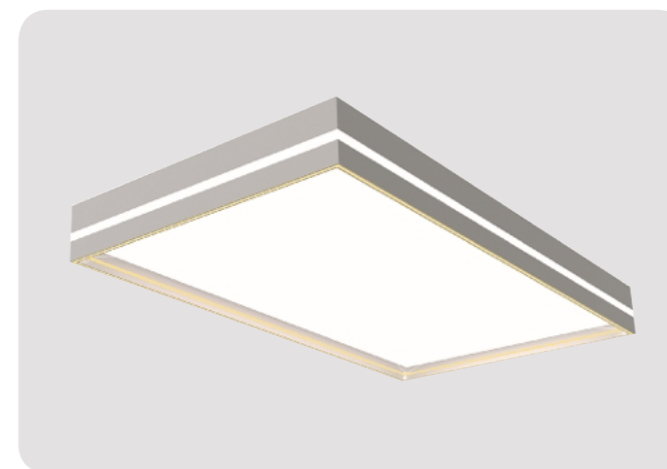

DY137-03
Name Living Room 2 lights
Watt LED 50W
Kelvin 6500K / 4000K
Size 650×350×85