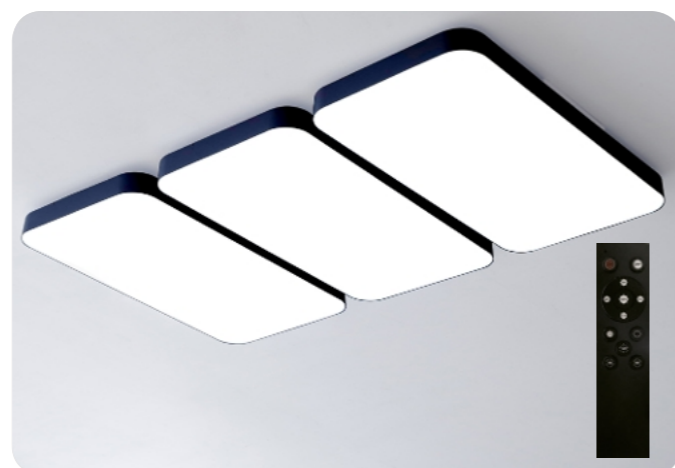

DY68-03

Name Living Room 4 lights
Watt LED 100W
Kelvin 6500K / 4000K
Size 990×500×80

DY69-01

Name Living Room 4 lights
Watt LED 100W
Kelvin 6500K / 4000K
Size 722×655×55

DY68-01

Name Living Room 6 lights
Watt LED 150W
Kelvin 6500K / 4000K
Size 1102×655×55