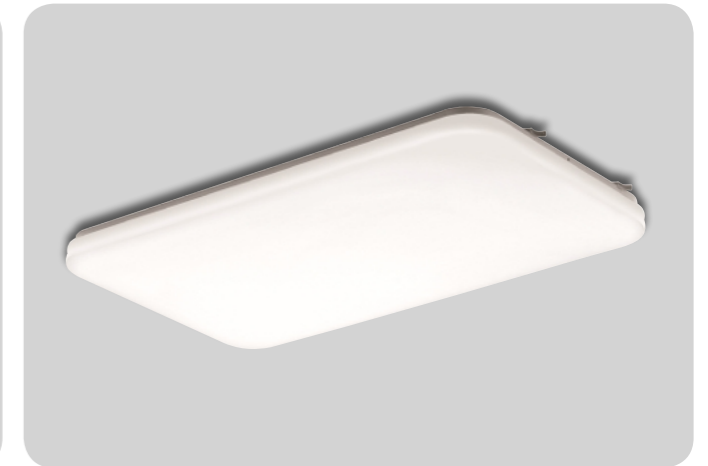

DY75-02

Name Living Room 2 lights
Watt LED 50W
Kelvin 6500K / 4000K
Size 660×300×70