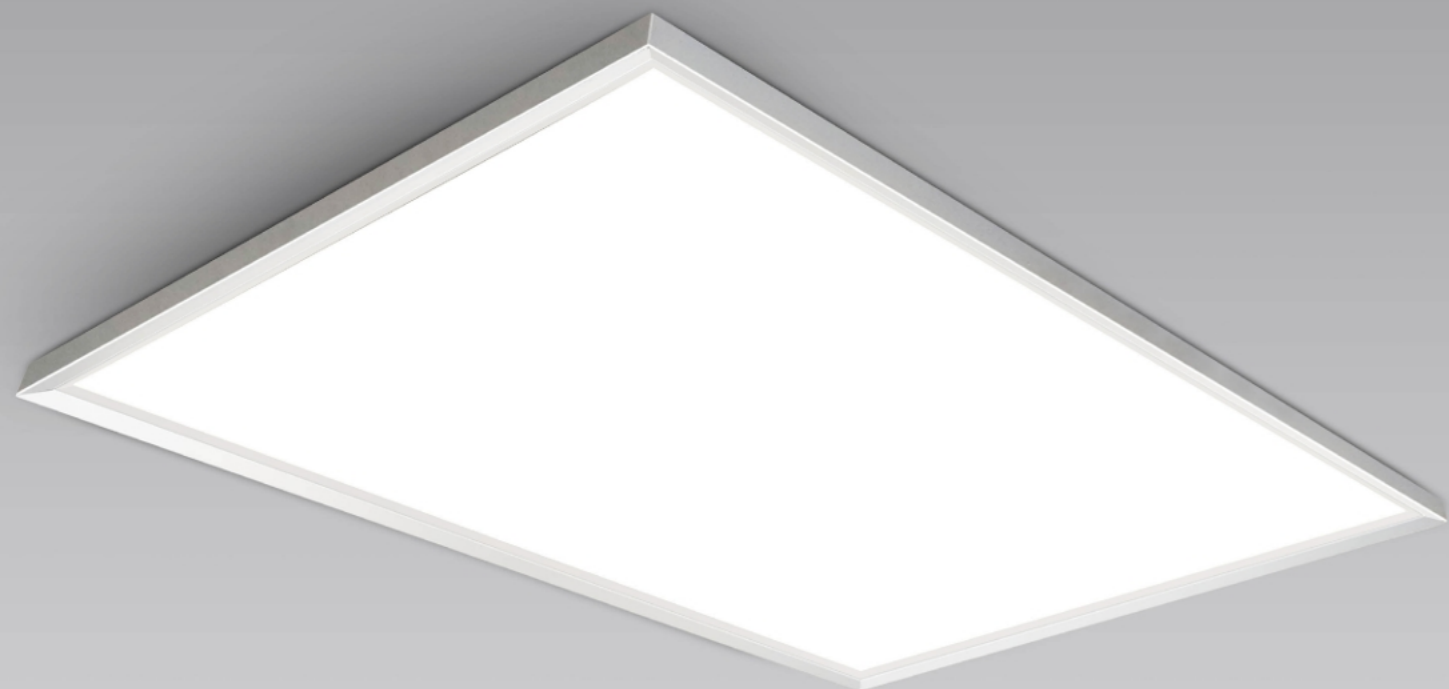

DY770-2

Name Living Room
Watt LED 50W
Kelvin 5700K
Size 614×614×44

DY770-5

Name Table lights
Watt LED 25W
Kelvin 5700K
Size 900×400×60

Home Luminaires KOREAN APARTMENT

- The Korea Housing Corporation Excellence Award-winning products
- Integrated slim and recessed design
- It is easy to install and has safety hooks.
- Three color temperature options available
(Cool White 6500K or Neutral White 4000K, Warm White 3000K for 3 Types based on switch mode)
- Daboye Co., Ltd. In-house Design
- 60% reduction in lighting electricity costs