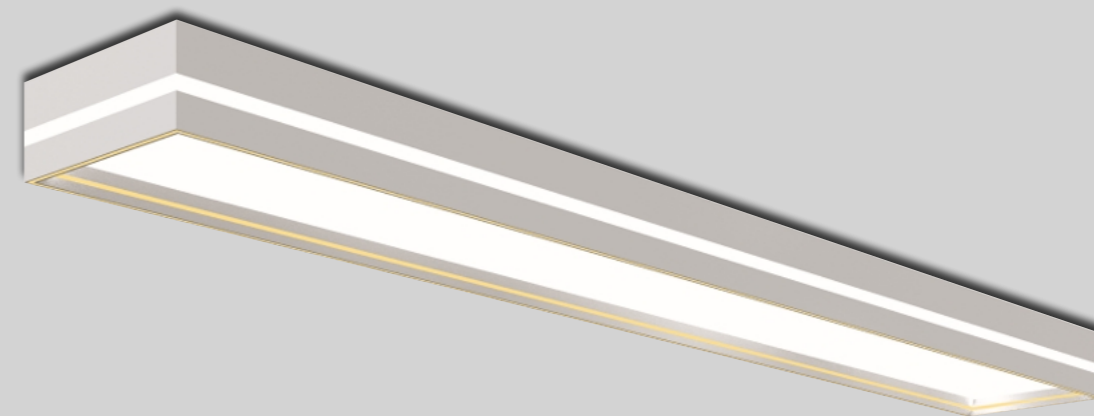

DY26-04

Name Living Room 4 lights
Watt LED 100W
Kelvin 6500K + 4000K
Size 740×740×90

Home Luminaires Laser

- Colorful lights shines along the sides of the ceiling
- Ceiling-hugging slim design
- Lighting series tailored to the purpose of the space (Living Room, Room, Kitchen Room, Bath Room)
- Korean patented locking device
- It is easy to install.
- Two color temperature options available (Cool White 6500K or Neutral White 4000K)
- Daboye Co., Ltd. In-house Design
- 60% reduction in lighting electricity costs