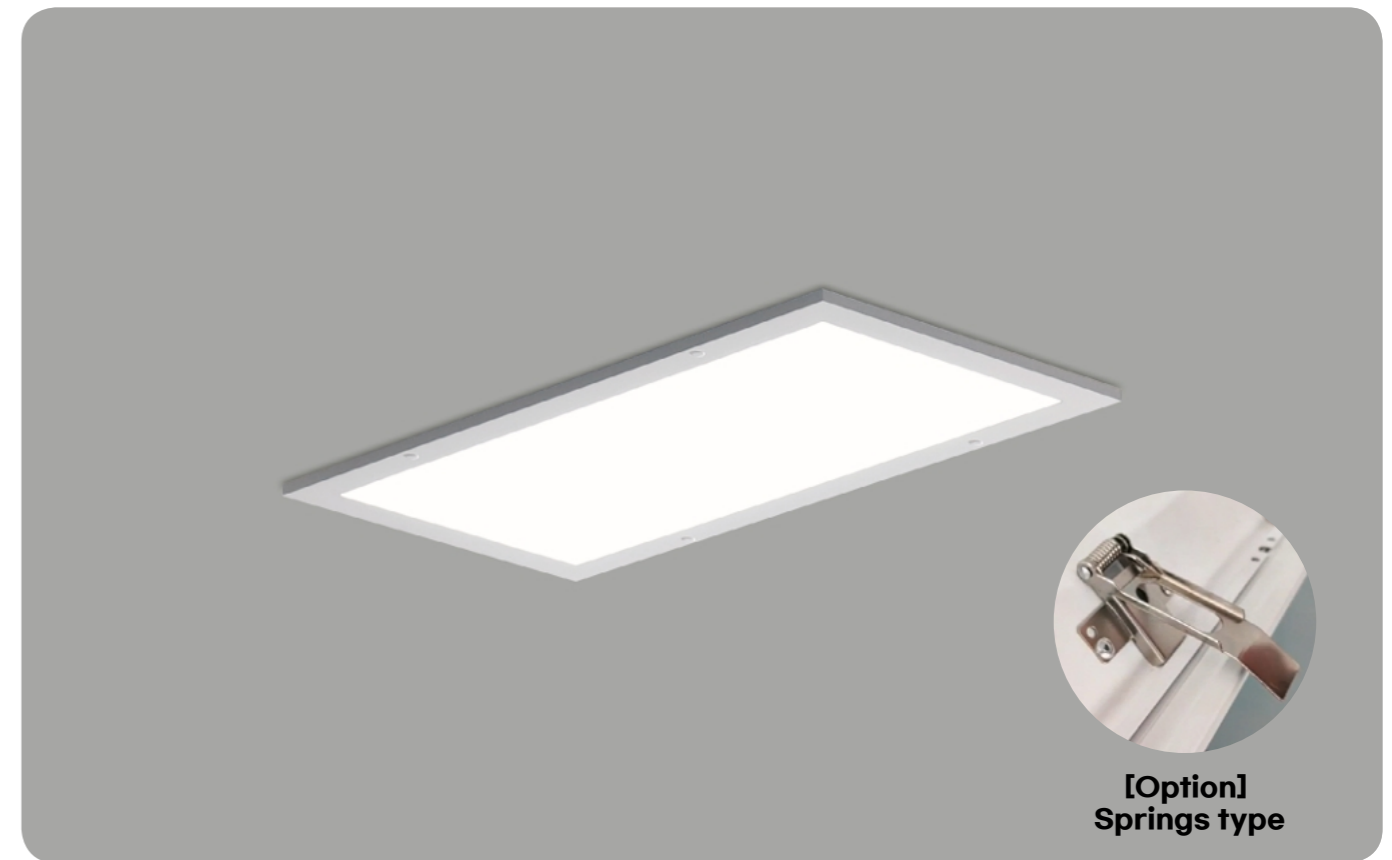

Section A-A

[Option]
Springs type

Commercial Luminaires M-Bar

► Standard

620 x 620 KS&High Efficiency

► Place of application

Office, Public office, Classroom, etc.

PART No.	DY-620x620(PRS)	DY-620x620(PRH5)
Model	DY-PRS-620620HR	DY-PRH-620620W50
Lumen (lm/W)	90lm/W	110lm/W
Rated Lumen (lm)	4500lm	5500lm
Color Temp. (K)	6500K / 4000K	5700K
CRI (Ra)	Over 80	
Temp. for use (°C)	-20°C ~ +40°C	
Rating Voltage(V)	AC220 / 60Hz	
Power Factor (PF)	Over 0.9	