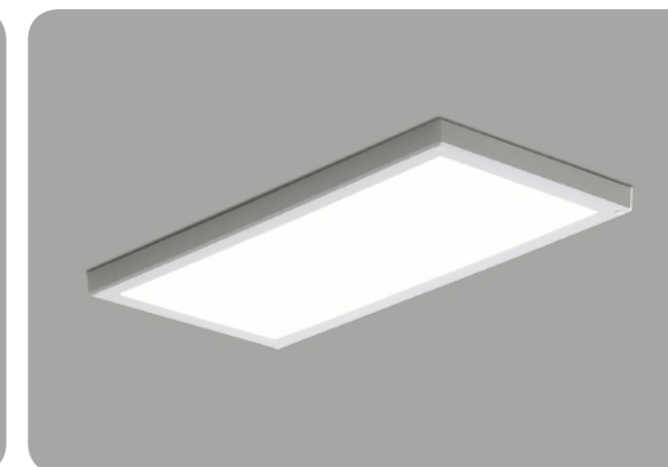

Home Luminaires Edge

Made in Korea

DY84-03
Name KC SLIM EDGE
Watt LED 40W
Kelvin 5700K
Size 500×500×30

DY84-03-1
Name KC SLIM EDGE (REMOTE CONTROL)
Watt LED 40W
Kelvin 5700K
Size 500×500×30

DY85-01
Name KC SLIM EDGE
Watt LED 35W
Kelvin 5700K
Size 1280×180×30