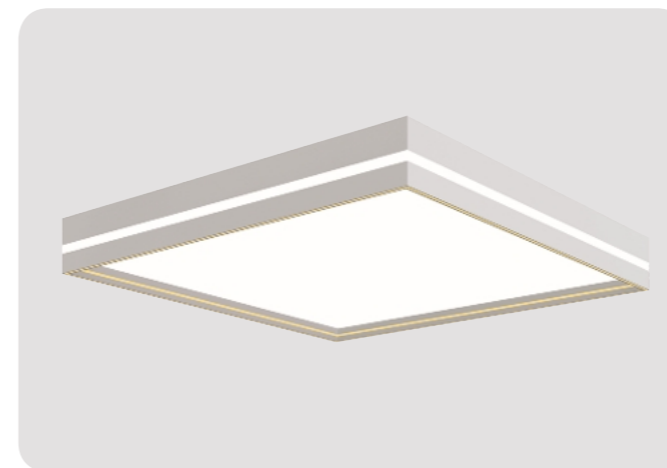

DY137-05
Name Room lights
Watt LED 50W
Kelvin 6500K / 4000K
Size 500×500×85