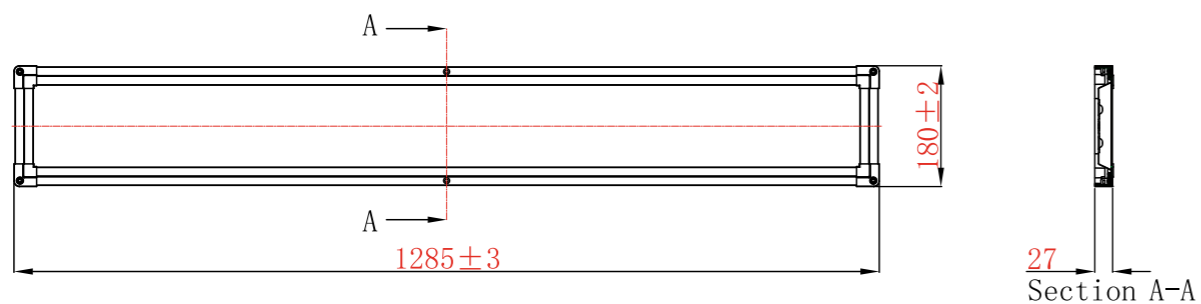

Commercial Luminaires Slim edge

► Standard

1285 x 180 KS

► Place of application

Office, Public office, Classroom, etc.

PART No.	Ⓜ DY-1285x180(PFS)
Model	DY-PFS-1285180HR
Lumen (lm/W)	90lm/W
Rated Lumen (lm)	4500lm
Color Temp. (K)	6500K / 4000K
CRI (Ra)	Over 80
Temp. for use (°C)	-20°C ~ +40°C
Rating Voltage(V)	AC220 / 60Hz
Power Factor (PF)	Over 0.9

Commercial Luminaires Slim edge

► Standard

540 x 540 KS

► Place of application

Office, Public office, Classroom, etc.

PART No.	Ⓜ DY-540x540(PFS)
Model	DY-PFS-540540HR
Lumen (lm/W)	90lm/W
Rated Lumen (lm)	4500lm
Color Temp. (K)	6500K / 4000K
CRI (Ra)	Over 80
Temp. for use (°C)	-20°C ~ +40°C
Rating Voltage(V)	AC220 / 60Hz
Power Factor (PF)	Over 0.9