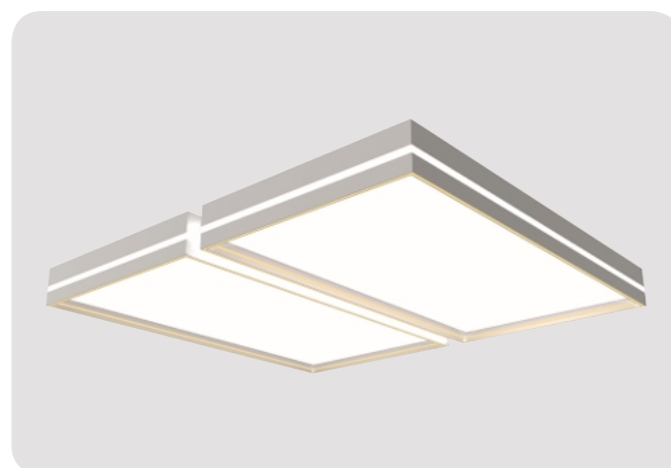

DY137-02
Name Living Room 4 lights
Watt LED 100W
Kelvin 6500K / 4000K
Size 730×650×85